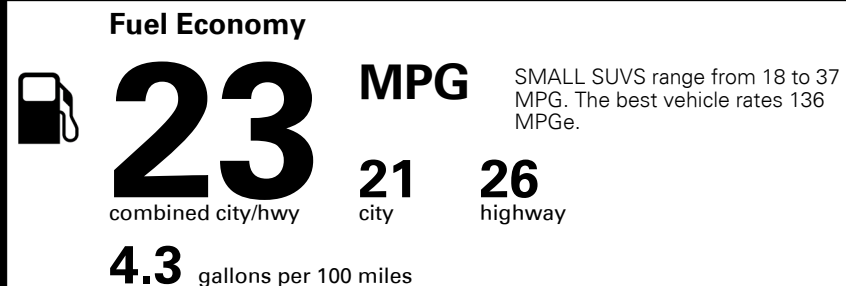

MSRP INCLUDING OPTIONS

\$ 29,945.00

INLAND FREIGHT AND HANDLING

\$ 990.00

TOTAL MANUFACTURER'S SUGGESTED RETAIL PRICE ▶

\$ 30,935.00

EPA DOT Fuel Economy and Environment

Gasoline Vehicle