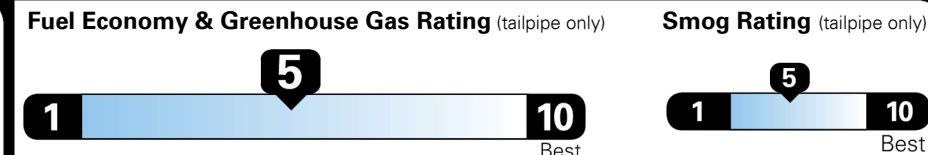

You spend $1,250 more in fuel costs over 5 years compared to the average new vehicle.

Annual fuel cost $1,650

This vehicle emits 389 grams CO₂ per mile. The best emits 0 grams per mile (tailpipe only). Producing and distributing fuel also create emissions; learn more at fueleconomy.gov.

Actual results will vary for many reasons, including driving conditions and how you drive and maintain your vehicle. The average new vehicle gets 27 MPG and costs $7,000 to fuel over 5 years. Cost estimates are based on 15,000 miles per year at $ 2.55 per gallon. MPGe is miles per gasoline gallon equivalent. Vehicle emissions are a significant cause of climate change and smog.

fueleconomy.gov

Calculate personalized estimates and compare vehicles

GOVERNMENT 5-STAR SAFETY RATINGS

Overall Vehicle Score ★★★★★

Based on the combined rating of frontal, side and rollover. Should ONLY be compared to other vehicles of similar size and weight.

Frontal Driver ★★★★★

Crash Passenger ★★★★★

Based on the risk of injury in a frontal impact. Should ONLY be compared to other vehicles of similar size and weight.

Side Front seat ★★★★★

Crash Rear seat ★★★★★

Star ratings based on the risk of injury in a side impact.

Rollover ★★★★★

Star ratings based on the risk of rollover in a single-vehicle crash.

Star ratings range from 1 to 5 stars (★★★★★) with 5 being the highest.

Source: National Highway Traffic Safety Administration (NHTSA).

www.safercar.gov or 1-888-327-4236

Manufacturer's suggested retail price includes Manufacturer's recommended pre-delivery service. License and title fees, state and local taxes and other dealer installed options and accessories are not included in the manufacturer's suggested retail price.

PARTS CONTENT INFORMATION

FOR VEHICLES IN THIS CAR LINE U.S./CANADIAN PARTS CONTENT: 60 %

MAJOR SOURCES OF FOREIGN PARTS: KOREA: 40%

NOTE: PARTS CONTENT DOES NOT INCLUDE FINAL ASSEMBLY, DISTRIBUTION, OR OTHER NON-PARTS COSTS.

FOR THIS VEHICLE FINAL ASSEMBLY POINT: WEST POINT, GA, USA

COUNTRY OF ORIGIN

ENGINE: USA

TRANSMISSION: USA

TOTAL ADDITIONAL WEIGHT: 10.2