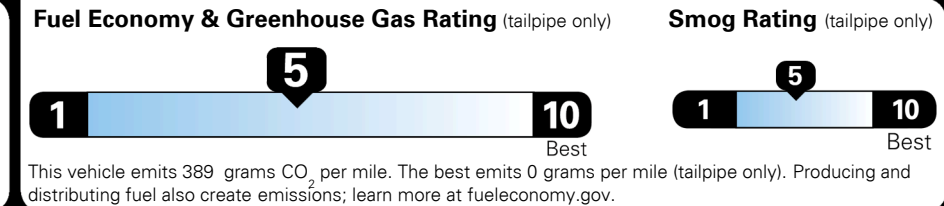

EPA DOT Fuel Economy and Environment

Gasoline Vehicle

Fuel Economy
23 MPG
combined city/hwy
21 city
26 highway
4.3 gallons per 100 miles
SMALL SUVs range from 18 to 37 MPG. The best vehicle rates 136 MPGe.

You spend $1,250 more in fuel costs over 5 years
compared to the average new vehicle.

Annual fuel cost $1,650