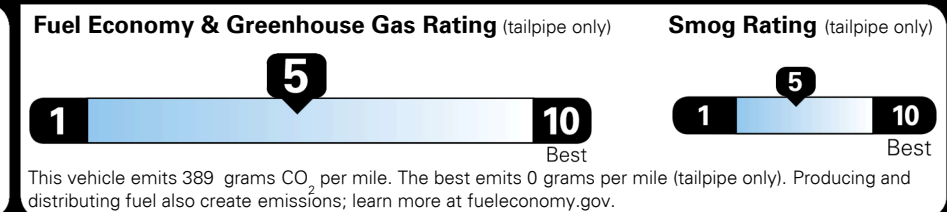

INLAND FREIGHT AND HANDLING \$ 990.00

TOTAL MANUFACTURER'S SUGGESTED RETAIL PRICE ▶ \$ 30,490.00

EPA DOT Fuel Economy and Environment

Gasoline Vehicle

Fuel Economy

23 MPG
 combined city/hwy

21 MPG
 city

26 MPG
 highway

4.3 gallons per 100 miles

SMALL SUVs range from 18 to 37 MPG. The best vehicle rates 136 MPGe.

You spend \$1,250 more in fuel costs over 5 years
 compared to the average new vehicle.

Annual fuel cost \$1,650