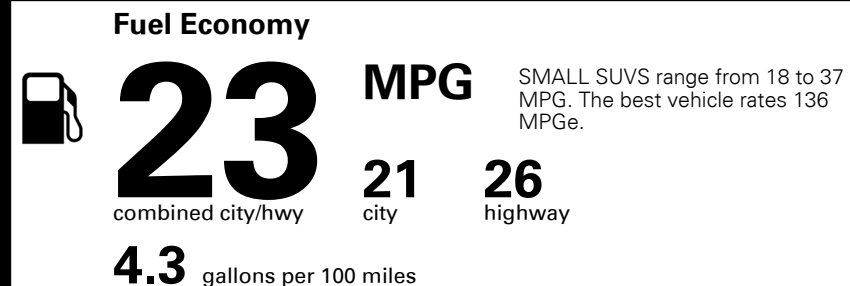

MSRP INCLUDING OPTIONS

\$ 29,710.00

INLAND FREIGHT AND HANDLING

\$ 1,045.00

TOTAL MANUFACTURER'S SUGGESTED RETAIL PRICE ▶

\$ 30,755.00

EPA DOT Fuel Economy and Environment

Gasoline Vehicle