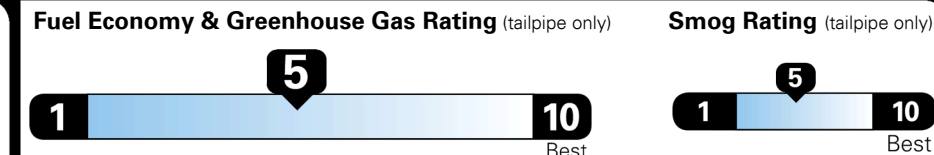

You spend $1,250 more in fuel costs over 5 years
compared to the average new vehicle.

Annual fuel cost $1,650

This vehicle emits 389 grams CO₂ per mile. The best emits 0 grams per mile (tailpipe only). Producing and distributing fuel also create emissions; learn more at fueleconomy.gov.

Actual results will vary for many reasons, including driving conditions and how you drive and maintain your vehicle. The average new vehicle gets 27 MPG and costs $7,000 to fuel over 5 years. Cost estimates are based on 15,000 miles per year at $ 2.55 per gallon. MPGe is miles per gasoline gallon equivalent. Vehicle emissions are a significant cause of climate change and smog.

fueleconomy.gov

Calculate personalized estimates and compare vehicles

GOVERNMENT 5-STAR SAFETY RATINGS

Overall Vehicle Score ★★★★★

Based on the combined rating of frontal, side and rollover. Should ONLY be compared to other vehicles of similar size and weight.

Frontal Driver ★★★★★

Crash Passenger ★★★★★

Based on the risk of injury in a frontal impact. Should ONLY be compared to other vehicles of similar size and weight.

Side Front seat ★★★★★

Crash Rear seat ★★★★★

Star ratings based on the risk of injury in a side impact.

Rollover ★★★★★

Star ratings based on the risk of rollover in a single-vehicle crash.

Star ratings range from 1 to 5 stars (★★★★★) with 5 being the highest.

Source: National Highway Traffic Safety Administration (NHTSA).

www.safercar.gov or 1-888-327-4236

Manufacturer's suggested retail price includes Manufacturer's recommended pre-delivery service. License and title fees, state and local taxes and other dealer installed options and accessories are not included in the manufacturer's suggested retail price.

PARTS CONTENT INFORMATION

FOR VEHICLES IN THIS CAR LINE U.S./CANADIAN PARTS CONTENT: 60 %

MAJOR SOURCES OF FOREIGN PARTS: KOREA: 40%

NOTE: PARTS CONTENT DOES NOT INCLUDE FINAL ASSEMBLY, DISTRIBUTION, OR OTHER NON-PARTS COSTS.

FOR THIS VEHICLE FINAL ASSEMBLY POINT: WEST POINT, GA, USA

COUNTRY OF ORIGIN

ENGINE: USA

TRANSMISSION: USA

TOTAL ADDITIONAL WEIGHT: 10.2