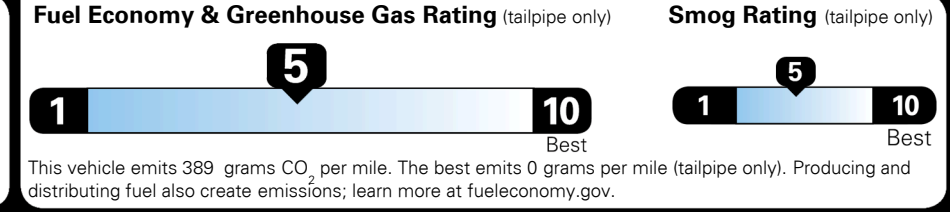

EPA DOT Fuel Economy and Environment

Gasoline Vehicle

Fuel Economy
23 MPG
combined city/hwy
21 city
26 highway
4.3 gallons per 100 miles
SMALL SUVs range from 18 to 37 MPG. The best vehicle rates 136 MPGe.

You spend $1,250 more in fuel costs over 5 years
compared to the average new vehicle.

Annual fuel cost $1,650