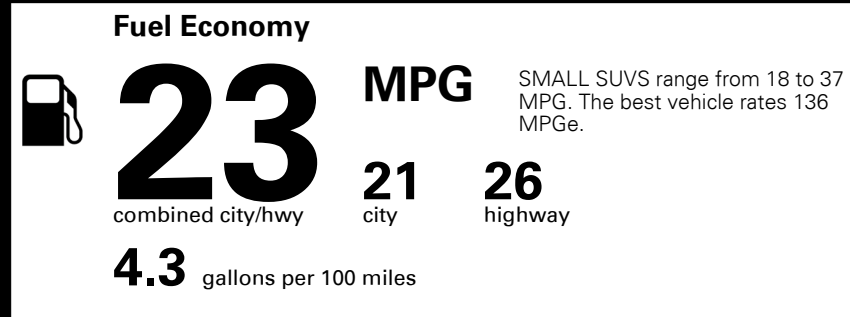

MSRP INCLUDING OPTIONS \$ 29,945.00
 INLAND FREIGHT AND HANDLING \$ 990.00
TOTAL MANUFACTURER'S SUGGESTED RETAIL PRICE ▶ \$ 30,935.00

TOTAL ADDITIONAL WEIGHT: 10.2

EPA DOT Fuel Economy and Environment

Gasoline Vehicle