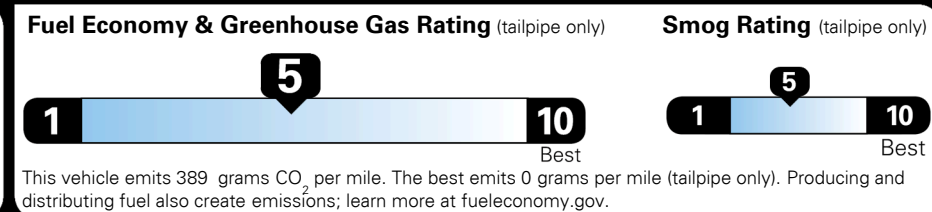

Actual results will vary for many reasons, including driving conditions and how you drive and maintain your vehicle. The average new vehicle gets 27 MPG and costs $7,000 to fuel over 5 years. Cost estimates are based on 15,000 miles per year at $ 2.55 per gallon. MPGe is miles per gasoline gallon equivalent. Vehicle emissions are a significant cause of climate change and smog.

fueleconomy.gov

Calculate personalized estimates and compare vehicles

GOVERNMENT 5-STAR SAFETY RATINGS

Overall Vehicle Score ★ ★ ★ ★ ★
Based on the combined rating of frontal, side and rollover. Should ONLY be compared to other vehicles of similar size and weight.

Frontal	Driver	★ ★ ★ ★ ★
Crash	Passenger	★ ★ ★ ★ ★
Based on the risk of injury in a frontal impact. Should ONLY be compared to other vehicles of similar size and weight.		
Side	Front seat	★ ★ ★ ★ ★
Crash	Rear seat	★ ★ ★ ★ ★
Star ratings based on the risk of injury in a side impact.		
Rollover		★ ★ ★ ★ ★
Star ratings based on the risk of rollover in a single-vehicle crash.		

Star ratings range from 1 to 5 stars (★★★★★) with 5 being the highest.
Source: National Highway Traffic Safety Administration (NHTSA).
www.safercar.gov or 1-888-327-4236

Manufacturer's suggested retail price includes Manufacturer's recommended pre-delivery service. License and title fees, state and local taxes and other dealer installed options and accessories are not included in the manufacturer's suggested retail price.

PARTS CONTENT INFORMATION

FOR VEHICLES IN THIS CAR LINE U.S./CANADIAN PARTS CONTENT: 60 %

MAJOR SOURCES OF FOREIGN PARTS: KOREA: 40%

NOTE: PARTS CONTENT DOES NOT INCLUDE FINAL ASSEMBLY, DISTRIBUTION, OR OTHER NON-PARTS COSTS.

FOR THIS VEHICLE FINAL ASSEMBLY POINT: WEST POINT, GA, USA

COUNTRY OF ORIGIN
ENGINE: USA
TRANSMISSION: USA