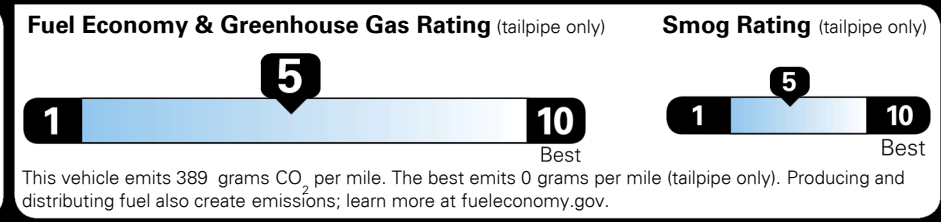

EPA DOT Fuel Economy and Environment

Gasoline Vehicle

Fuel Economy
23 MPG
combined city/hwy
21 city
26 highway
4.3 gallons per 100 miles
SMALL SUVs range from 18 to 37 MPG. The best vehicle rates 136 MPGe.

You spend $1,250 more in fuel costs over 5 years
compared to the average new vehicle.

Annual fuel cost $1,650