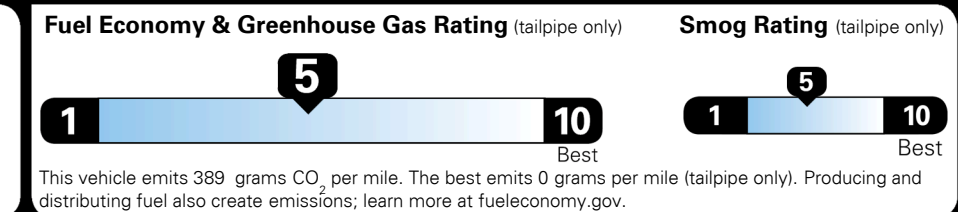

EPA DOT Fuel Economy and Environment

Gasoline Vehicle

Fuel Economy
23 MPG
combined city/hwy
21 city
26 highway
4.3 gallons per 100 miles
SMALL SUVs range from 18 to 37 MPG. The best vehicle rates 136 MPGe.

You spend $1,250 more in fuel costs over 5 years
compared to the average new vehicle.

Annual fuel cost $1,650