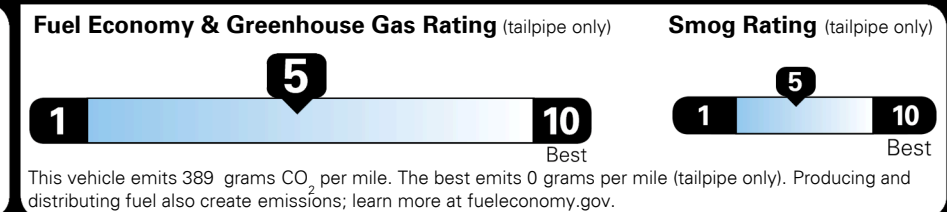

EPA DOT Fuel Economy and Environment

Gasoline Vehicle

Fuel Economy
23 MPG
combined city/hwy
21 city
26 highway
4.3 gallons per 100 miles

SMALL SUVs range from 18 to 37 MPG. The best vehicle rates 136 MPGe.

You spend $1,250 more in fuel costs over 5 years
compared to the average new vehicle.

Annual fuel cost $1,650