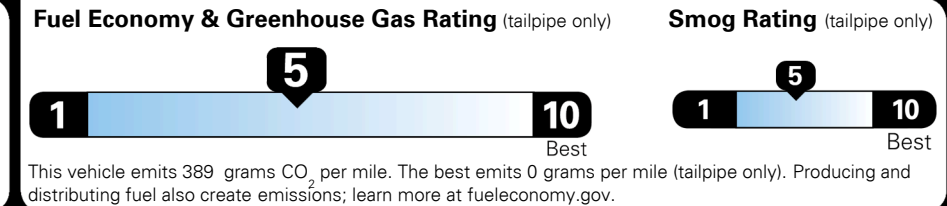

EPA DOT Fuel Economy and Environment

Gasoline Vehicle

Fuel Economy
23 MPG
combined city/hwy
21 city
26 highway
4.3 gallons per 100 miles
SMALL SUVs range from 18 to 37 MPG. The best vehicle rates 136 MPGe.

You spend $1,250 more in fuel costs over 5 years
compared to the average new vehicle.

Annual fuel cost $1,650