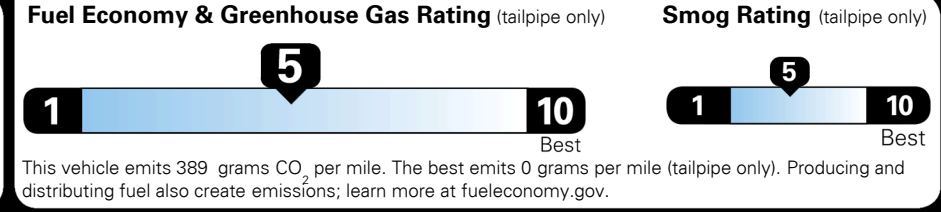

EPA DOT Fuel Economy and Environment

Gasoline Vehicle

Fuel Economy
23 MPG
combined city/hwy
4.3 gallons per 100 miles
city: **21** MPG
highway: **26** MPG
SMALL SUVs range from 18 to 37 MPG. The best vehicle rates 136 MPGe.

You spend $1,250 more in fuel costs over 5 years
compared to the average new vehicle.

Annual fuel cost $1,650