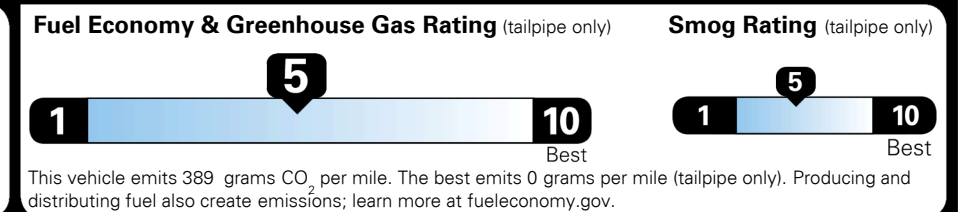

EPA DOT Fuel Economy and Environment

Gasoline Vehicle

Fuel Economy
23 MPG combined city/hwy
21 MPG city
26 MPG highway
4.3 gallons per 100 miles

SMALL SUVs range from 18 to 37 MPG. The best vehicle rates 136 MPGe.

You spend $1,250 more in fuel costs over 5 years compared to the average new vehicle.

Annual fuel cost $1,650