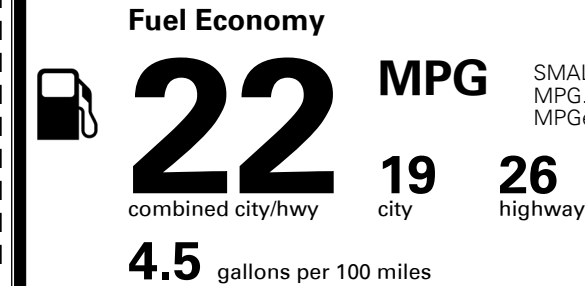

\$155.00
 \$115.00
 \$350.00

MSRP INCLUDING OPTIONS

\$ 33,310.00

INLAND FREIGHT AND HANDLING

\$ 1,045.00

TOTAL MANUFACTURER'S SUGGESTED RETAIL PRICE ▶

\$ 34,355.00

EPA DOT Fuel Economy and Environment

Gasoline Vehicle

SMALL SUVs range from 18 to 37 MPG. The best vehicle rates 136 MPGe.

You spend
\$1,750
 more in fuel costs
 over 5 years
 compared to the
 average new vehicle.

Annual fuel cost
\$1,750

Fuel Economy & Greenhouse Gas Rating (tailpipe only) Smog Rating (tailpipe only)