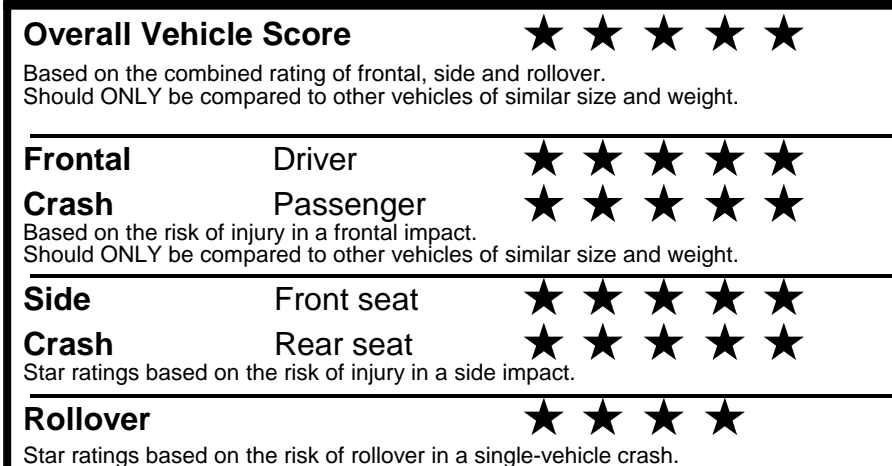

fueleconomy.gov
 Calculate personalized estimates and compare vehicles

Smartphone QR Code

GOVERNMENT 5-STAR SAFETY RATINGS

PARTS CONTENT INFORMATION

FOR VEHICLES IN THIS CAR LINE U.S./CANADIAN PARTS CONTENT: 47 %