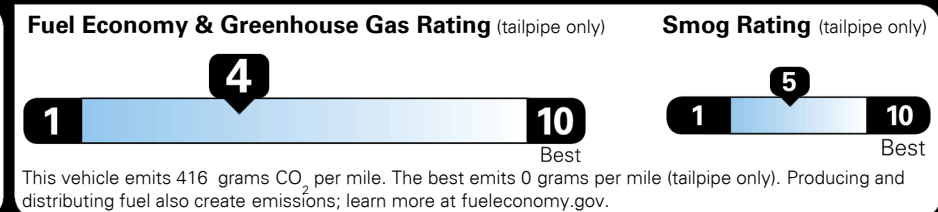

\$155.00
 \$150.00
 \$115.00

MSRP INCLUDING OPTIONS

\$ 33,110.00

INLAND FREIGHT AND HANDLING

\$ 1,045.00

TOTAL MANUFACTURER'S SUGGESTED RETAIL PRICE ▶

\$ 34,155.00

TOTAL ADDITIONAL WEIGHT: 23.2

EPA DOT Fuel Economy and Environment

Gasoline Vehicle

You spend \$1,750 more in fuel costs over 5 years
 compared to the average new vehicle.

Annual fuel cost \$1,750

Actual results will vary for many reasons, including driving conditions and how you drive and maintain your vehicle. The average new vehicle gets 27 MPG and costs \$7,000 to fuel over 5 years. Cost estimates are based on 15,000 miles per year at \$ 2.55 per gallon. MPGe is miles per gasoline gallon equivalent. Vehicle emissions are a significant cause of climate change and smog.