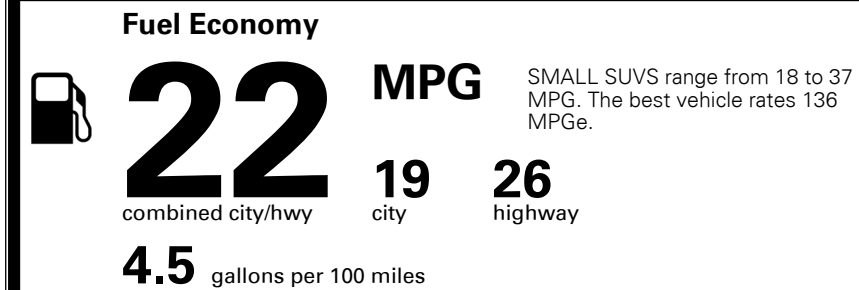

EXTERIOR
Acoustic Front Windshield
Heated Outside Mirrors w/ Turn Signal Indicators
Privacy Glass

WARRANTY
10 Year/100,000 Mile Limited Powertrain Warranty
5 Year/60,000 Mile Limited Basic Warranty
5 Year/60,000 Mile Roadside Assistance
*Ask dealer for details

MANUFACTURER'S SUGGESTED RETAIL PRICE ▶

COMPARE S FWD FEATURES

Added to/in place of standard LX FWD features
- 19" Black Alloy Wheels
- 235/55 R/19 All-Season Tires
- Black Finish Roof Rails
- Black Finish Mirror Caps
- 3rd Row A/C with Controls
- Heated Front Seats
- Leather Trimmed Steering Wheel/Shift Knob
- Parking Distance Warning - Reverse (PDW-R)

ADDITIONAL INSTALLED EQUIPMENT:
(In addition to or in place of standard features)
Carpeted Floor Mats
Cargo Cover
Carpeted Cargo Mat w/Seatback Up Protection

$ 32,690.00

Included
Included
Included
Included
Included
Included
Included
Included

$155.00
$150.00
$115.00

MSRP INCLUDING OPTIONS

$ 33,110.00

INLAND FREIGHT AND HANDLING

$ 1,045.00

TOTAL MANUFACTURER'S SUGGESTED RETAIL PRICE ▶

$ 34,155.00

TOTAL ADDITIONAL WEIGHT: 23.2

EPA DOT Fuel Economy and Environment

Gasoline Vehicle

You spend $1,750 more in fuel costs over 5 years
compared to the average new vehicle.

Annual fuel cost $1,750