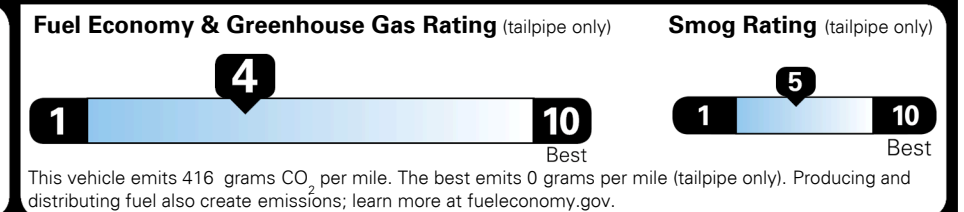

Included
 Included
 Included
 Included
 Included
 Included
 Included
 Included

\$395.00
 \$155.00
 \$115.00
 \$350.00

MSRP INCLUDING OPTIONS

\$ 33,705.00

INLAND FREIGHT AND HANDLING

\$ 1,045.00

TOTAL MANUFACTURER'S SUGGESTED RETAIL PRICE ▶

\$ 34,750.00

TOTAL ADDITIONAL WEIGHT: 14.5

EPA DOT Fuel Economy and Environment

Gasoline Vehicle

You spend
\$1,750
 more in fuel costs
 over 5 years
 compared to the
 average new vehicle.

Annual fuel cost
\$1,750