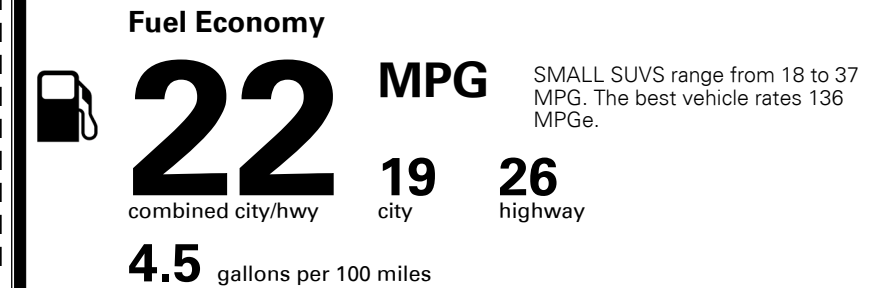

Included
 Included
 Included
 Included
 Included
 Included
 Included
 Included

\$395.00
 \$155.00
 \$115.00
 \$350.00

MSRP INCLUDING OPTIONS

\$ 33,705.00

INLAND FREIGHT AND HANDLING

\$ 1,045.00

TOTAL MANUFACTURER'S SUGGESTED RETAIL PRICE ▶

\$ 34,750.00

TOTAL ADDITIONAL WEIGHT: 14.5

EPA DOT Fuel Economy and Environment

Gasoline Vehicle

You spend
\$1,750
 more in fuel costs
 over 5 years
 compared to the
 average new vehicle.

Annual fuel cost
\$1,750