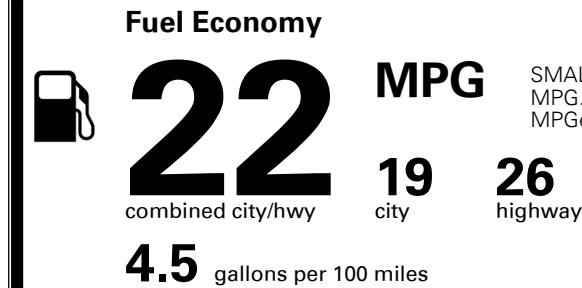

\$155.00
 \$150.00
 \$115.00

MSRP INCLUDING OPTIONS

\$ 33,110.00

INLAND FREIGHT AND HANDLING

\$ 1,045.00

TOTAL MANUFACTURER'S SUGGESTED RETAIL PRICE ▶

\$ 34,155.00

EPA DOT Fuel Economy and Environment

Gasoline Vehicle

SMALL SUVs range from 18 to 37 MPG. The best vehicle rates 136 MPGe.

You spend
\$1,750
 more in fuel costs
 over 5 years
 compared to the
 average new vehicle.

Annual fuel cost
\$1,750

Fuel Economy & Greenhouse Gas Rating (tailpipe only) Smog Rating (tailpipe only)