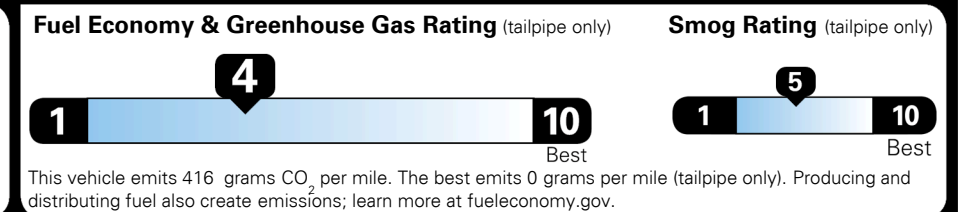

You spend $1,750 more in fuel costs over 5 years
compared to the average new vehicle.

Annual fuel cost $1,750