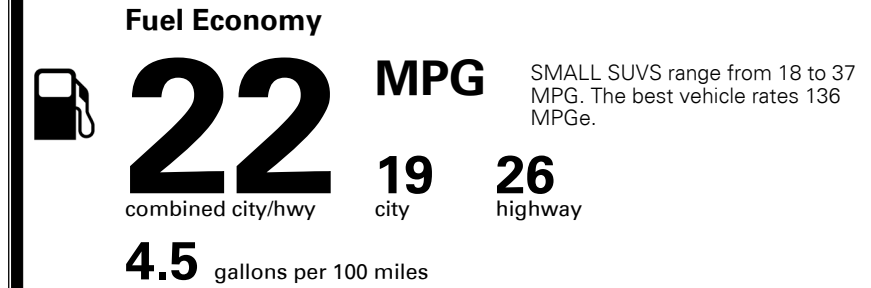

EXTERIOR
Acoustic Front Windshield
Heated Outside Mirrors w/ Turn Signal Indicators
Privacy Glass

WARRANTY
10 Year/100,000 Mile Limited Powertrain Warranty
5 Year/60,000 Mile Limited Basic Warranty
5 Year/60,000 Mile Roadside Assistance
*Ask dealer for details

MANUFACTURER'S SUGGESTED RETAIL PRICE ▶

$ 32,690.00

COMPARE S FWD FEATURES

Added to/in place of standard LX FWD features
- 19" Black Alloy Wheels
- 235/55 R/19 All-Season Tires
- Black Finish Roof Rails
- Black Finish Mirror Caps
- 3rd Row A/C with Controls
- Heated Front Seats
- Leather Trimmed Steering Wheel/Shift Knob
- Parking Distance Warning - Reverse (PDW-R)

Included
Included
Included
Included
Included
Included
Included
Included

ADDITIONAL INSTALLED EQUIPMENT:
(In addition to or in place of standard features)
Snow White Pearl Paint
Carpeted Floor Mats
Cargo Net, Floor Style

$395.00
$155.00
$50.00

MSRP INCLUDING OPTIONS

$ 33,290.00

INLAND FREIGHT AND HANDLING

$ 1,045.00

TOTAL MANUFACTURER'S SUGGESTED RETAIL PRICE ▶

$ 34,335.00

EPA DOT Fuel Economy and Environment

Gasoline Vehicle