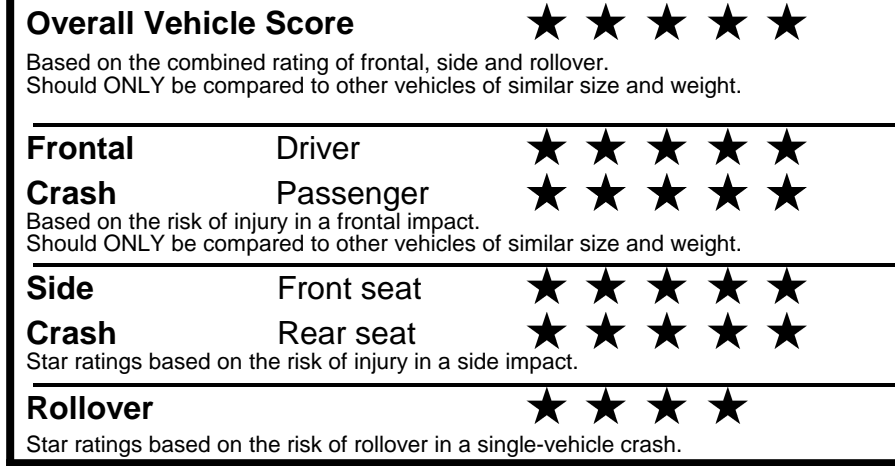

fueleconomy.gov

Calculate personalized estimates and compare vehicles

GOVERNMENT 5-STAR SAFETY RATINGS

Star ratings range from 1 to 5 stars (★★★★★) with 5 being the highest.
 Source: National Highway Traffic Safety Administration (NHTSA).
www.safercar.gov or 1-888-327-4236