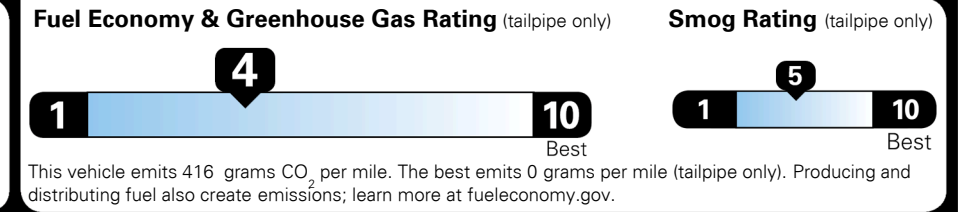

MSRP INCLUDING OPTIONS \$ 31,655.00
 INLAND FREIGHT AND HANDLING \$ 990.00
TOTAL MANUFACTURER'S SUGGESTED RETAIL PRICE ▶ \$ 32,645.00

EPA DOT Fuel Economy and Environment

Gasoline Vehicle

Fuel Economy
22 MPG combined city/hwy
19 MPG city
26 MPG highway
4.5 gallons per 100 miles

SMALL SUVs range from 18 to 37 MPG. The best vehicle rates 136 MPGe.

You spend \$1,750 more in fuel costs over 5 years
 compared to the average new vehicle.

Annual fuel cost \$1,750

Actual results will vary for many reasons, including driving conditions and how you drive and maintain your vehicle. The average new vehicle gets 27 MPG and costs \$7,000 to fuel over 5 years. Cost estimates are based on 15,000 miles per year at \$ 2.55 per gallon. MPGe is miles per gasoline gallon equivalent. Vehicle emissions are a significant cause of climate change and smog.