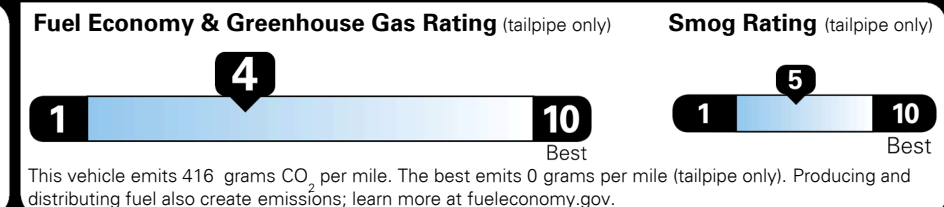

\$155.00
 \$150.00
 \$115.00

MSRP INCLUDING OPTIONS

\$ 33,110.00

INLAND FREIGHT AND HANDLING

\$ 1,045.00

TOTAL MANUFACTURER'S SUGGESTED RETAIL PRICE ▶

\$ 34,155.00

TOTAL ADDITIONAL WEIGHT: 23.2

EPA DOT Fuel Economy and Environment

Gasoline Vehicle

You spend \$1,750 more in fuel costs over 5 years
 compared to the average new vehicle.

Annual fuel cost \$1,750

Actual results will vary for many reasons, including driving conditions and how you drive and maintain your vehicle. The average new vehicle gets 27 MPG and costs \$7,000 to fuel over 5 years. Cost estimates are based on 15,000 miles per year at \$ 2.55 per gallon. MPGe is miles per gasoline gallon equivalent. Vehicle emissions are a significant cause of climate change and smog.