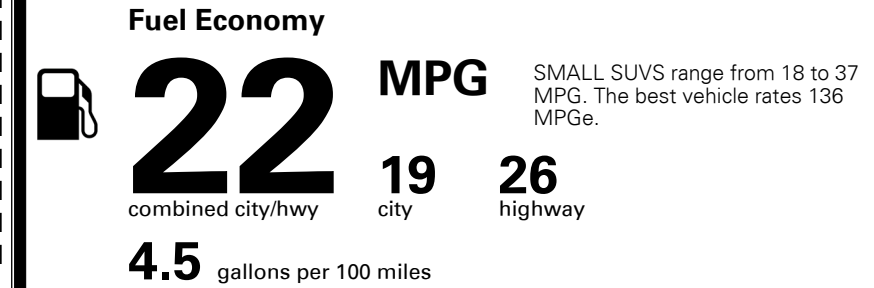

EXTERIOR

Acoustic Front Windshield
Heated Outside Mirrors w/ Turn Signal Indicators
Privacy Glass

WARRANTY

10 Year/100,000 Mile Limited Powertrain Warranty
5 Year/60,000 Mile Limited Basic Warranty
5 Year/60,000 Mile Roadside Assistance
*Ask dealer for details

MANUFACTURER'S SUGGESTED RETAIL PRICE ▶

$ 32,690.00

COMPARE S FWD FEATURES

Added to/in place of standard LX FWD features

- 19" Black Alloy Wheels
- 235/55 R/19 All-Season Tires
- Black Finish Roof Rails
- Black Finish Mirror Caps
- 3rd Row A/C with Controls
- Heated Front Seats
- Leather Trimmed Steering Wheel/Shift Knob
- Parking Distance Warning - Reverse (PDW-R)

ADDITIONAL INSTALLED EQUIPMENT:

(In addition to or in place of standard features)
Carpeted Floor Mats
Cargo Cover
Carpeted Cargo Mat w/Seatback Up Protection

Included
Included
Included
Included
Included
Included
Included
Included

$155.00
$150.00
$115.00

MSRP INCLUDING OPTIONS

$ 33,110.00

INLAND FREIGHT AND HANDLING

$ 1,045.00

TOTAL MANUFACTURER'S SUGGESTED RETAIL PRICE ▶

$ 34,155.00

EPA DOT Fuel Economy and Environment

Gasoline Vehicle

You spend $1,750 more in fuel costs over 5 years
compared to the average new vehicle.

Annual fuel cost $1,750