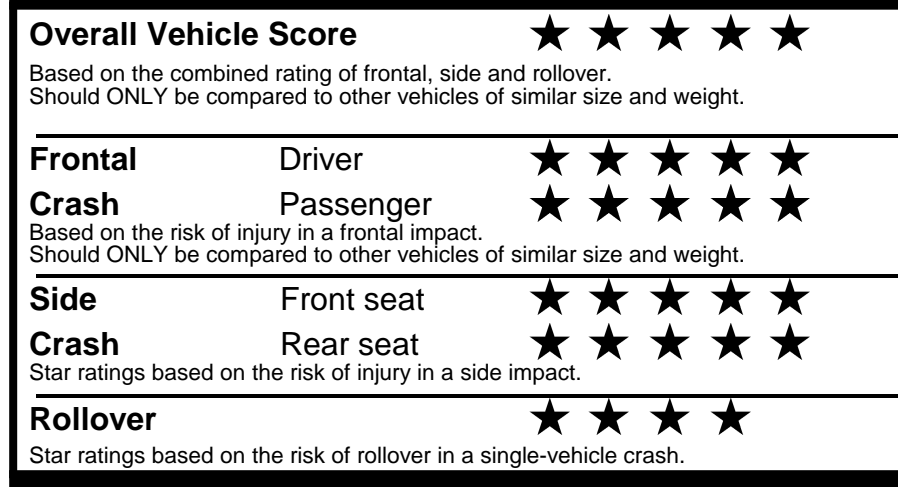

Smartphone QR Code

GOVERNMENT 5-STAR SAFETY RATINGS

PARTS CONTENT INFORMATION

FOR VEHICLES IN THIS CAR LINE U.S./CANADIAN PARTS CONTENT: 47 %

MAJOR SOURCES OF FOREIGN PARTS: KOREA: 53%

NOTE: PARTS CONTENT DOES NOT INCLUDE FINAL ASSEMBLY, DISTRIBUTION, OR OTHER NON-PARTS COSTS.