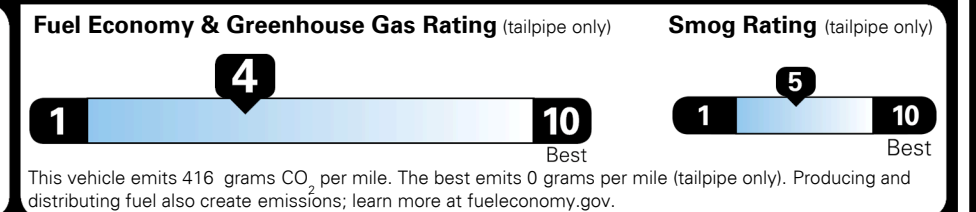

fueleconomy.gov
Calculate personalized estimates and compare vehicles

Actual results will vary for many reasons, including driving conditions and how you drive and maintain your vehicle. The average new vehicle gets 27 MPG and costs $7,000 to fuel over 5 years. Cost estimates are based on 15,000 miles per year at $ 2.55 per gallon. MPGe is miles per gasoline gallon equivalent. Vehicle emissions are a significant cause of climate change and smog.

Smartphone QR Code