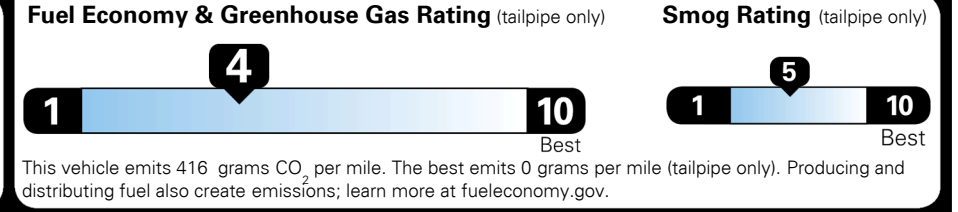

EPA DOT Fuel Economy and Environment

Gasoline Vehicle

Fuel Economy
22 MPG
combined city/hwy
19 MPG
city
26 MPG
highway
4.5 gallons per 100 miles

SMALL SUVs range from 18 to 37 MPG. The best vehicle rates 136 MPGe.

You spend $1,750 more in fuel costs over 5 years
compared to the average new vehicle.

Annual fuel cost $1,750