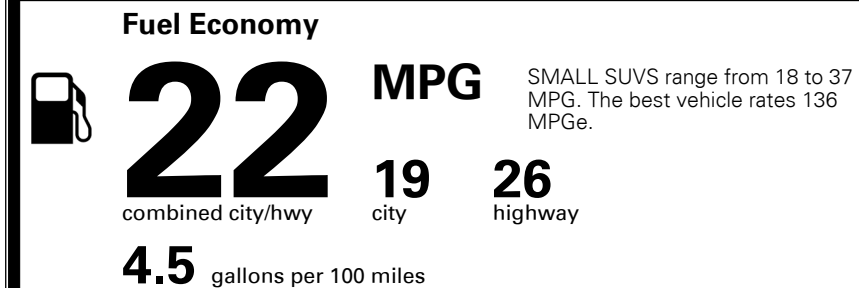

EXTERIOR

Acoustic Front Windshield
Heated Outside Mirrors w/ Turn Signal Indicators
Privacy Glass

WARRANTY

10 Year/100,000 Mile Limited Powertrain Warranty
5 Year/60,000 Mile Limited Basic Warranty
5 Year/60,000 Mile Roadside Assistance
*Ask dealer for details

MANUFACTURER'S SUGGESTED RETAIL PRICE ▶

$ 32,690.00

COMPARE S FWD FEATURES

Added to/in place of standard LX FWD features

- 19" Black Alloy Wheels
- 235/55 R/19 All-Season Tires
- Black Finish Roof Rails
- Black Finish Mirror Caps
- 3rd Row A/C with Controls
- Heated Front Seats
- Leather Trimmed Steering Wheel/Shift Knob
- Parking Distance Warning - Reverse (PDW-R)

ADDITIONAL INSTALLED EQUIPMENT:

(In addition to or in place of standard features)
Snow White Pearl Paint
Carpeted Floor Mats
Cargo Cover
Carpeted Cargo Mat w/Seatback Up Protection

Included
Included
Included
Included
Included
Included
Included
Included

$395.00
$155.00
$150.00
$115.00

MSRP INCLUDING OPTIONS

$ 33,505.00

INLAND FREIGHT AND HANDLING

$ 1,045.00

TOTAL MANUFACTURER'S SUGGESTED RETAIL PRICE ▶

$ 34,550.00

EPA DOT Fuel Economy and Environment

Gasoline Vehicle

You spend $1,750 more in fuel costs over 5 years
compared to the average new vehicle.

Annual fuel cost $1,750