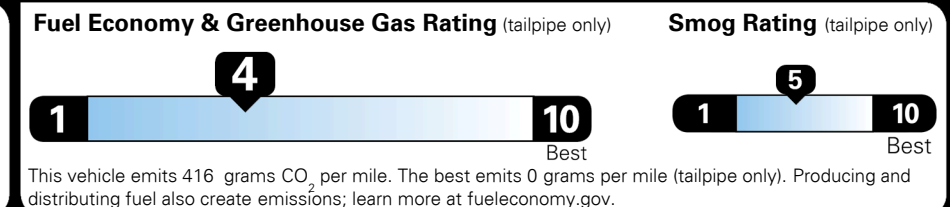

You spend $1,750 more in fuel costs over 5 years
compared to the average new vehicle.

Annual fuel cost $1,750

Actual results will vary for many reasons, including driving conditions and how you drive and maintain your vehicle. The average new vehicle gets 27 MPG and costs $7,000 to fuel over 5 years. Cost estimates are based on 15,000 miles per year at $ 2.55 per gallon. MPGe is miles per gasoline gallon equivalent. Vehicle emissions are a significant cause of climate change and smog.

fueleconomy.gov

Calculate personalized estimates and compare vehicles

GOVERNMENT 5-STAR SAFETY RATINGS

Overall Vehicle Score ★ ★ ★ ★ ★

Based on the combined rating of frontal, side and rollover. Should ONLY be compared to other vehicles of similar size and weight.

Frontal Crash Driver ★ ★ ★ ★ ★

Frontal Crash Passenger ★ ★ ★ ★ ★

Based on the risk of injury in a frontal impact. Should ONLY be compared to other vehicles of similar size and weight.

Side Crash Front seat ★ ★ ★ ★ ★

Side Crash Rear seat ★ ★ ★ ★ ★

Star ratings based on the risk of injury in a side impact.

Rollover ★ ★ ★ ★ ★

Star ratings based on the risk of rollover in a single-vehicle crash.

Star ratings range from 1 to 5 stars (★★★★★) with 5 being the highest.

Source: National Highway Traffic Safety Administration (NHTSA).

www.safercar.gov or 1-888-327-4236

Manufacturer's suggested retail price includes Manufacturer's recommended pre-delivery service. License and title fees, state and local taxes and other dealer installed options and accessories are not included in the manufacturer's suggested retail price.

PARTS CONTENT INFORMATION

FOR VEHICLES IN THIS CAR LINE U.S./CANADIAN PARTS CONTENT: 47 %

MAJOR SOURCES OF FOREIGN PARTS: KOREA: 53%

NOTE: PARTS CONTENT DOES NOT INCLUDE FINAL ASSEMBLY, DISTRIBUTION, OR OTHER NON-PARTS COSTS.

FOR THIS VEHICLE FINAL ASSEMBLY POINT: WEST POINT, GA, USA

COUNTRY OF ORIGIN

ENGINE: KOREA

TRANSMISSION: KOREA

TOTAL ADDITIONAL WEIGHT: 23.2