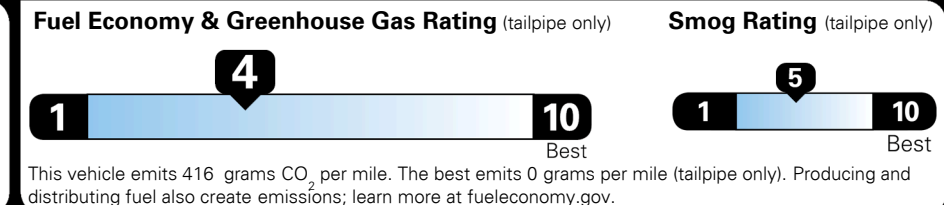

You spend $1,750 more in fuel costs over 5 years
compared to the average new vehicle.

Annual fuel cost $1,750

Actual results will vary for many reasons, including driving conditions and how you drive and maintain your vehicle. The average new vehicle gets 27 MPG and costs $7,000 to fuel over 5 years. Cost estimates are based on 15,000 miles per year at $ 2.55 per gallon. MPGe is miles per gasoline gallon equivalent. Vehicle emissions are a significant cause of climate change and smog.

fueleconomy.gov

Calculate personalized estimates and compare vehicles

GOVERNMENT 5-STAR SAFETY RATINGS

Overall Vehicle Score ★★★★★

Based on the combined rating of frontal, side and rollover. Should ONLY be compared to other vehicles of similar size and weight.

Frontal Crash Driver ★★★★★

Frontal Crash Passenger ★★★★★

Based on the risk of injury in a frontal impact. Should ONLY be compared to other vehicles of similar size and weight.

Side Crash Front seat ★★★★★

Side Crash Rear seat ★★★★★

Star ratings based on the risk of injury in a side impact.

Rollover ★★★★★

Star ratings based on the risk of rollover in a single-vehicle crash.

Star ratings range from 1 to 5 stars (★★★★★) with 5 being the highest.

Source: National Highway Traffic Safety Administration (NHTSA).

www.safercar.gov or 1-888-327-4236

Manufacturer's suggested retail price includes Manufacturer's recommended pre-delivery service. License and title fees, state and local taxes and other dealer installed options and accessories are not included in the manufacturer's suggested retail price.

PARTS CONTENT INFORMATION

FOR VEHICLES IN THIS CAR LINE U.S./CANADIAN PARTS CONTENT: 47 %

MAJOR SOURCES OF FOREIGN PARTS: KOREA: 53%

NOTE: PARTS CONTENT DOES NOT INCLUDE FINAL ASSEMBLY, DISTRIBUTION, OR OTHER NON-PARTS COSTS.

FOR THIS VEHICLE FINAL ASSEMBLY POINT: WEST POINT, GA, USA

COUNTRY OF ORIGIN

ENGINE: KOREA

TRANSMISSION: KOREA

TOTAL ADDITIONAL WEIGHT: 14.9