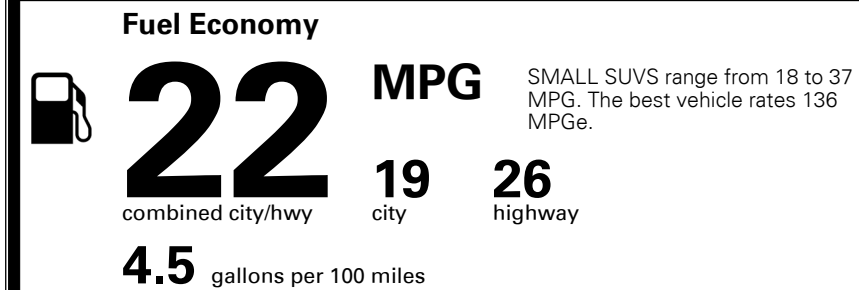

**\$ 33,520.00**

**\$ 1,045.00**

**\$ 34,565.00**

**EPA DOT Fuel Economy and Environment**

**Gasoline Vehicle**

**You spend \$1,750 more in fuel costs over 5 years**  
 compared to the average new vehicle.