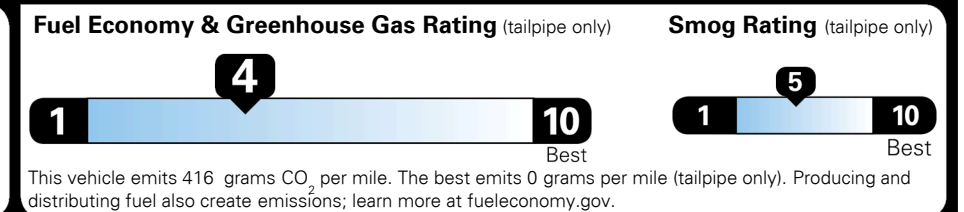

**TOTAL MANUFACTURER'S SUGGESTED RETAIL PRICE ▶ \$ 32,435.00**

TOTAL ADDITIONAL WEIGHT: 8.8

**EPA DOT Fuel Economy and Environment**

**Gasoline Vehicle**

**Fuel Economy**

**22** MPG combined city/hwy  
**19** MPG city  
**26** MPG highway

4.5 gallons per 100 miles

SMALL SUVs range from 18 to 37 MPG. The best vehicle rates 136 MPGe.

**You spend \$1,750 more in fuel costs over 5 years** compared to the average new vehicle.

**Annual fuel cost \$1,750**