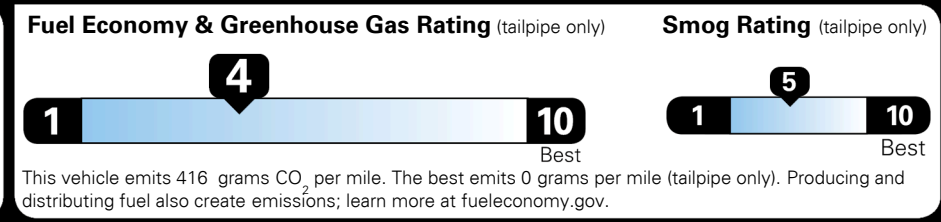

MANUFACTURER'S SUGGESTED RETAIL PRICE ▶

ADDITIONAL INSTALLED EQUIPMENT:
(In addition to or in place of standard features)
LX V6 Convenience Package $2,100.00
- 3rd Row A/C with Controls
- Heated Front Seats
- Leather Trimmed Steering Wheel / Shift Knob
- Auto-Dimming Rear View Mirror
- Parking Distance Warning - Reverse (PDW-R)
- Roof Rails
- UVO eServices^
- ^ Includes 5 year service; see myuvo.com

Rear Bumper Applique $75.00
Carpeted Floor Mats $155.00
Mud Guards $95.00
Remote Start $425.00
Wheel Locks $55.00

MSRP INCLUDING OPTIONS $ 34,195.00

INLAND FREIGHT AND HANDLING $ 990.00

TOTAL MANUFACTURER'S SUGGESTED RETAIL PRICE ▶ $ 35,185.00

EPA DOT Fuel Economy and Environment

Gasoline Vehicle

Fuel Economy

22 MPG combined city/hwy
19 MPG city
26 MPG highway

4.5 gallons per 100 miles

SMALL SUVs range from 18 to 37 MPG. The best vehicle rates 136 MPGe.

You spend $1,750 more in fuel costs over 5 years compared to the average new vehicle.

Annual fuel cost $1,750

Actual results will vary for many reasons, including driving conditions and how you drive and maintain your vehicle. The average new vehicle gets 27 MPG and costs $7,000 to fuel over 5 years. Cost estimates are based on 15,000 miles per year at $ 2.55 per gallon. MPGe is miles per gasoline gallon equivalent. Vehicle emissions are a significant cause of climate change and smog.

fueleconomy.gov
Calculate personalized estimates and compare vehicles

GOVERNMENT 5-STAR SAFETY RATINGS

Overall Vehicle Score ★★★★★
Based on the combined rating of frontal, side and rollover. Should ONLY be compared to other vehicles of similar size and weight.

Frontal	Driver	★★★★★
Crash	Passenger	★★★★★
Side	Front seat	★★★★★
Crash	Rear seat	★★★★★
Rollover		★★★★★

Star ratings based on the risk of injury in a frontal impact. Should ONLY be compared to other vehicles of similar size and weight.

Star ratings based on the risk of injury in a side impact.

Star ratings based on the risk of rollover in a single-vehicle crash.

PARTS CONTENT INFORMATION

FOR VEHICLES IN THIS CAR LINE U.S./CANADIAN PARTS CONTENT: 47 %

MAJOR SOURCES OF FOREIGN PARTS: KOREA: 53%

NOTE: PARTS CONTENT DOES NOT INCLUDE FINAL ASSEMBLY, DISTRIBUTION, OR OTHER NON-PARTS COSTS.

FOR THIS VEHICLE FINAL ASSEMBLY POINT: WEST POINT, GA, USA

COUNTRY OF ORIGIN
ENGINE: KOREA
TRANSMISSION: KOREA

TOTAL ADDITIONAL WEIGHT: 10.6