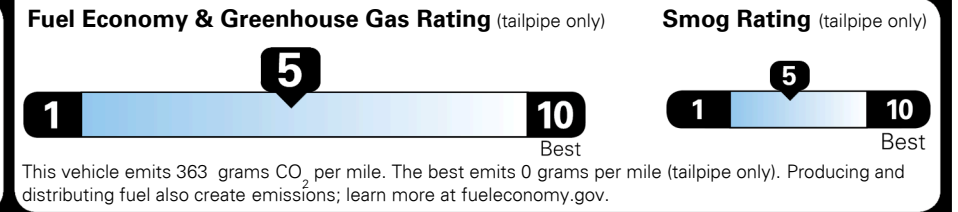

EPA DOT Fuel Economy and Environment

Gasoline Vehicle

Fuel Economy

25 MPG combined city/hwy
22 MPG city
29 MPG highway

SMALL SUVs range from 18 to 37 MPG. The best vehicle rates 136 MPGe.

4.0 gallons per 100 miles

You spend $750 more in fuel costs over 5 years compared to the average new vehicle.

Annual fuel cost $1,550