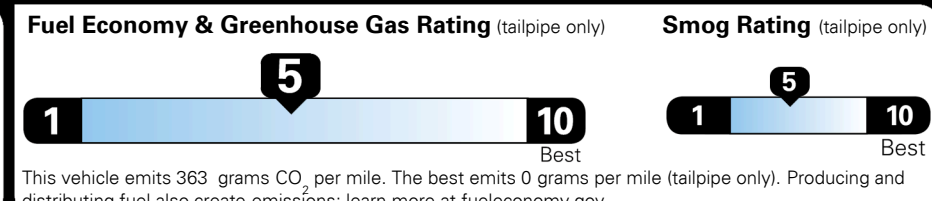

EPA DOT Fuel Economy and Environment

Gasoline Vehicle

Fuel Economy
25 MPG
combined city/hwy
22 city
29 highway
4.0 gallons per 100 miles

SMALL SUVs range from 18 to 37 MPG. The best vehicle rates 136 MPGe.

You spend $750 more in fuel costs over 5 years
compared to the average new vehicle.

Annual fuel cost $1,550