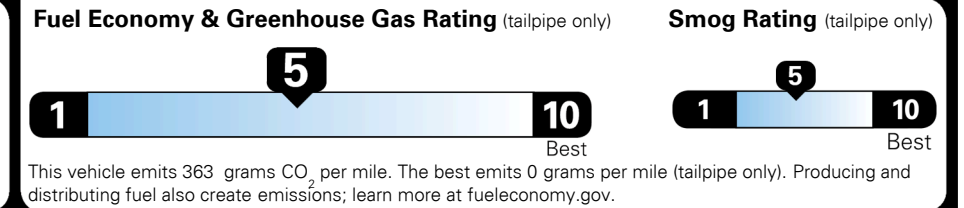

EPA DOT Fuel Economy and Environment

Gasoline Vehicle

Fuel Economy
25 MPG
combined city/hwy
4.0 gallons per 100 miles
city **22** highway **29**
SMALL SUVs range from 18 to 37 MPG. The best vehicle rates 136 MPGe.

You spend $750 more in fuel costs over 5 years
compared to the average new vehicle.

Annual fuel cost $1,550