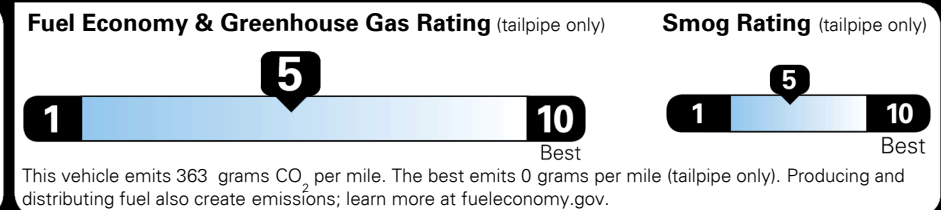

INLAND FREIGHT AND HANDLING \$ 1,045.00

TOTAL MANUFACTURER'S SUGGESTED RETAIL PRICE ▶ \$ 29,245.00

TOTAL ADDITIONAL WEIGHT: 8.8

EPA DOT Fuel Economy and Environment

Gasoline Vehicle

Fuel Economy
25 MPG
 combined city/hwy
4.0 gallons per 100 miles

SMALL SUVs range from 18 to 37 MPG. The best vehicle rates 136 MPGe.

22 city
29 highway

You spend \$750 more in fuel costs over 5 years
 compared to the average new vehicle.

Annual fuel cost \$1,550

Actual results will vary for many reasons, including driving conditions and how you drive and maintain your vehicle. The average new vehicle gets 27 MPG and costs \$7,000 to fuel over 5 years. Cost estimates are based on 15,000 miles per year at \$ 2.55 per gallon. MPGe is miles per gasoline gallon equivalent. Vehicle emissions are a significant cause of climate change and smog.