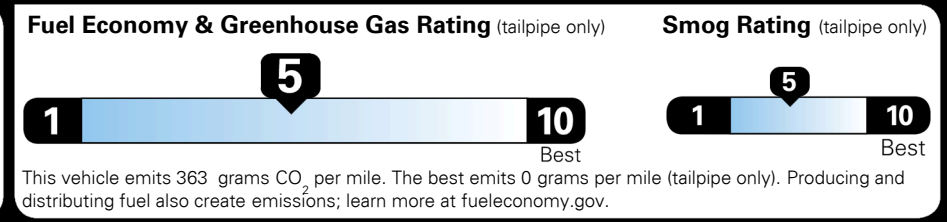

EPA DOT Fuel Economy and Environment

Gasoline Vehicle

Fuel Economy

25 MPG
combined city/hwy

22 MPG
city

29 MPG
highway

4.0 gallons per 100 miles

SMALL SUVs range from 18 to 37 MPG. The best vehicle rates 136 MPGe.

You spend $750 more in fuel costs over 5 years
compared to the average new vehicle.

Annual fuel cost $1,550