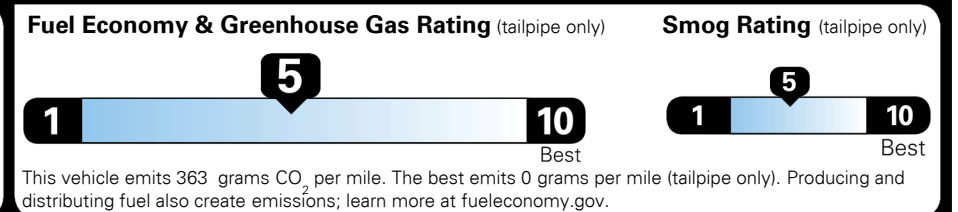

EPA DOT Fuel Economy and Environment

Gasoline Vehicle

Fuel Economy

25 MPG
combined city/hwy

22 MPG
city

29 MPG
highway

4.0 gallons per 100 miles

SMALL SUVs range from 18 to 37 MPG. The best vehicle rates 136 MPGe.

You spend $750 more in fuel costs over 5 years
compared to the average new vehicle.

Annual fuel cost $1,550