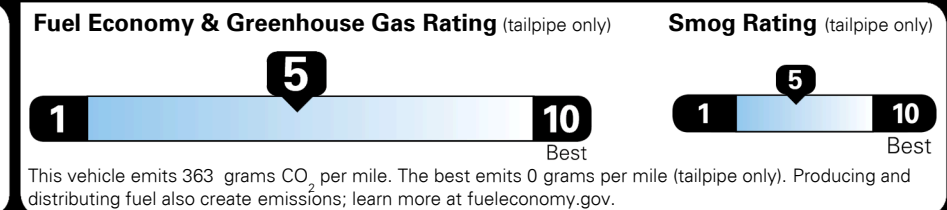

EPA DOT Fuel Economy and Environment

Gasoline Vehicle

Fuel Economy

25 MPG
combined city/hwy

22 MPG
city

29 MPG
highway

4.0 gallons per 100 miles

SMALL SUVs range from 18 to 37 MPG. The best vehicle rates 136 MPGe.

You spend $750 more in fuel costs over 5 years
compared to the average new vehicle.

Annual fuel cost $1,550