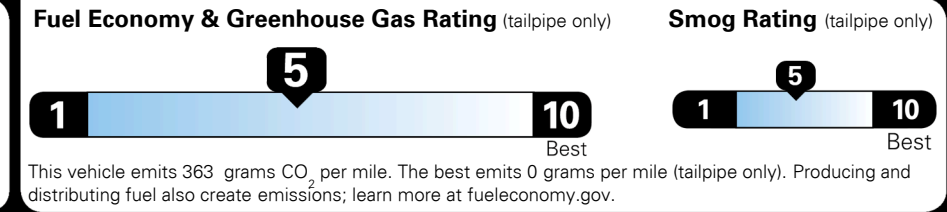

MSRP INCLUDING OPTIONS \$ 29,900.00  
 INLAND FREIGHT AND HANDLING \$ 1,045.00  
**TOTAL MANUFACTURER'S SUGGESTED RETAIL PRICE ▶ \$ 30,945.00**

**EPA DOT Fuel Economy and Environment**

Gasoline Vehicle

**Fuel Economy**  
**25** MPG  
 combined city/hwy  
**4.0** gallons per 100 miles

SMALL SUVs range from 18 to 37 MPG. The best vehicle rates 136 MPGe.

**22** city  
**29** highway

**You spend \$750 more in fuel costs over 5 years**  
 compared to the average new vehicle.

**Annual fuel cost \$1,550**