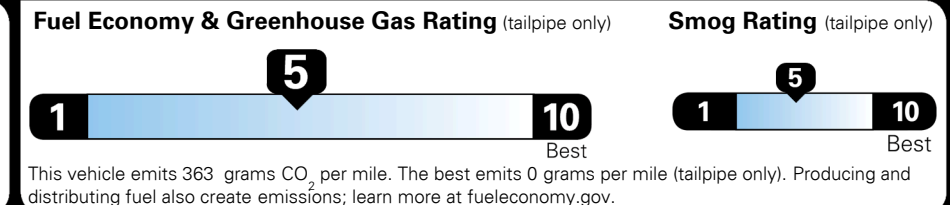

EPA DOT Fuel Economy and Environment

Gasoline Vehicle

Fuel Economy
25 **MPG**
combined city/hwy
4.0 gallons per 100 miles

SMALL SUVs range from 18 to 37 MPG. The best vehicle rates 136 MPGe.

22 city
29 highway

You spend $750 more in fuel costs over 5 years
compared to the average new vehicle.

Annual fuel cost $1,550