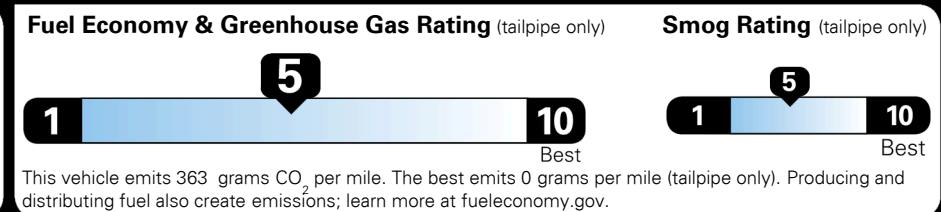

EPA DOT Fuel Economy and Environment

Gasoline Vehicle

Fuel Economy

25 MPG
combined city/hwy

22 MPG
city

29 MPG
highway

4.0 gallons per 100 miles

SMALL SUVs range from 18 to 37 MPG. The best vehicle rates 136 MPGe.

You spend $750 more in fuel costs over 5 years
compared to the average new vehicle.

Annual fuel cost $1,550