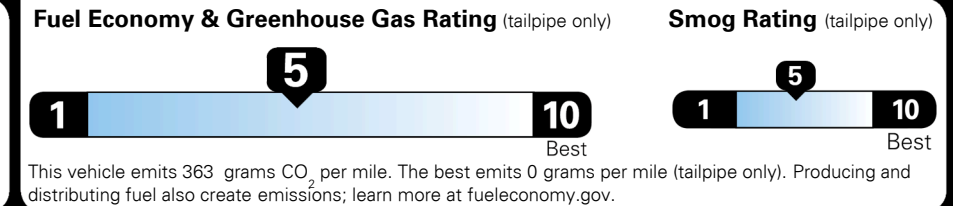

EPA DOT Fuel Economy and Environment

Gasoline Vehicle

Fuel Economy

25 MPG
combined city/hwy

22 MPG
city

29 MPG
highway

4.0 gallons per 100 miles

SMALL SUVs range from 18 to 37 MPG. The best vehicle rates 136 MPGe.

You spend $750 more in fuel costs over 5 years
compared to the average new vehicle.

Annual fuel cost $1,550