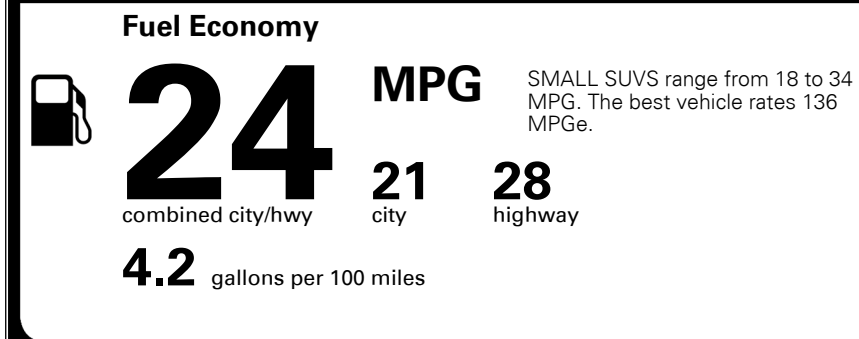

MANUFACTURER'S SUGGESTED RETAIL PRICE ▶

ADDITIONAL INSTALLED EQUIPMENT:
(In addition to or in place of standard features)
50/50 Split Folding 3rd Row Seat $1,490.00
LX Convenience Package $1,700.00
- Power Driver's Seat w/ Lumbar Support
- Heated Front Seats
- Lthr-Wrapped Steering Wheel & Shift Knob
- Rear Parking Assist System (RPAS)
- Auto-Dimming Rear View Mirror
- Shark Fin Style Antenna
LX Cool & Connected Package Included
- Dual-Zone Automatic Climate Control
- AM/FM/MP3 7" Touchscreen & Rear Camera
- UVO eServices Infotainment System
- Android Auto Smartphone Integration
- Apple CarPlay Smartphone Integration
Carpeted Floor Mats $155.00
Cargo Net $50.00
Cargo Tray 7 Passenger $115.00

MSRP INCLUDING OPTIONS $ 30,610.00
INLAND FREIGHT AND HANDLING $ 940.00
TOTAL MANUFACTURER'S SUGGESTED RETAIL PRICE ▶ $ 31,550.00

EPA DOT Fuel Economy and Environment

Gasoline Vehicle

You spend $750 more in fuel costs over 5 years
compared to the average new vehicle.

Annual fuel cost $1,500