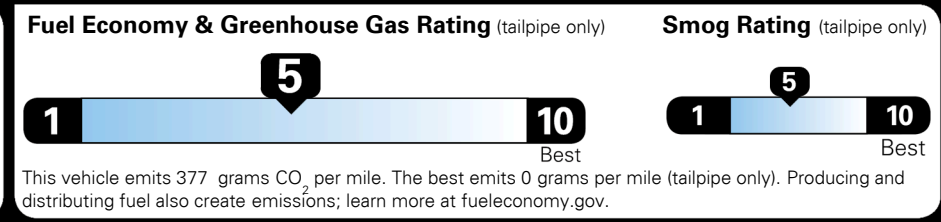

fueleconomy.gov
Calculate personalized estimates and compare vehicles

Smartphone QR Code

GOVERNMENT 5-STAR SAFETY RATINGS

Overall Vehicle Score ★★★★★
Based on the combined rating of frontal, side and rollover. Should ONLY be compared to other vehicles of similar size and weight.

Frontal	Driver	★★★★★
Crash	Passenger	★★★★★
Side	Front seat	★★★★★
Crash	Rear seat	★★★★★
Rollover		★★★★★

Star ratings based on the risk of injury in a frontal impact. Should ONLY be compared to other vehicles of similar size and weight.
Star ratings based on the risk of injury in a side impact.
Star ratings based on the risk of rollover in a single-vehicle crash.

PARTS CONTENT INFORMATION

FOR VEHICLES IN THIS CAR LINE U.S./CANADIAN PARTS CONTENT: 60 %

MAJOR SOURCES OF FOREIGN PARTS: KOREA: 40%

NOTE: PARTS CONTENT DOES NOT INCLUDE FINAL ASSEMBLY, DISTRIBUTION, OR OTHER NON-PARTS COSTS.

FOR THIS VEHICLE FINAL ASSEMBLY POINT: WEST POINT, GA, USA

COUNTRY OF ORIGIN
ENGINE: USA
TRANSMISSION: USA

TOTAL ADDITIONAL WEIGHT: 13.7