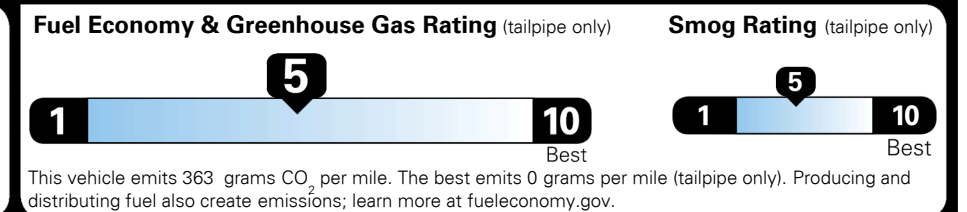

EPA DOT Fuel Economy and Environment

Gasoline Vehicle

Fuel Economy

25 MPG SMALL SUVs range from 18 to 37 MPG. The best vehicle rates 136 MPGe.
combined city/hwy
22 city
29 highway
4.0 gallons per 100 miles

You spend $750 more in fuel costs over 5 years compared to the average new vehicle.

Annual fuel cost $1,550