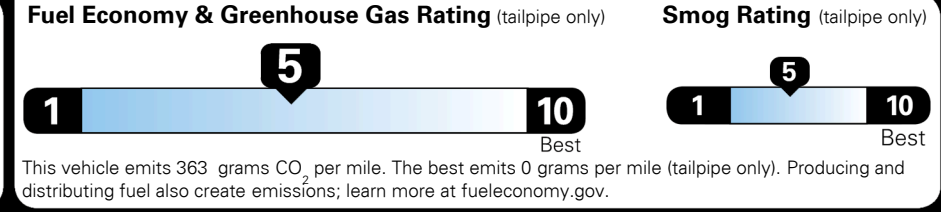

MANUFACTURER'S SUGGESTED RETAIL PRICE ▶

ADDITIONAL INSTALLED EQUIPMENT:
(In addition to or in place of standard features)
LX Convenience Package $2,000.00
- Dual-Zone Automatic Climate Control
- Heated Front Seats
- Power Driver's Seat w/ Lumbar Support
- Leather Trimmed Steering Wheel / Shift Knob
- Auto-Dimming Rear View Mirror
- Parking Distance Warning - Reverse (PDW-R)
- Roof Rails
- UVO eServices^ $155.00
- ^ Includes 5 year service; see myuvo.com
Carpeted Floor Mats $50.00
Cargo Net

MSRP INCLUDING OPTIONS $ 29,695.00
INLAND FREIGHT AND HANDLING $ 990.00
TOTAL MANUFACTURER'S SUGGESTED RETAIL PRICE ▶ $ 30,685.00

EPA DOT Fuel Economy and Environment

Gasoline Vehicle

Fuel Economy
25 MPG
combined city/hwy
4.0 gallons per 100 miles
city 22 highway 29
SMALL SUVs range from 18 to 37 MPG. The best vehicle rates 136 MPGe.

You spend $750 more in fuel costs over 5 years
compared to the average new vehicle.

Annual fuel cost $1,550

Actual results will vary for many reasons, including driving conditions and how you drive and maintain your vehicle. The average new vehicle gets 27 MPG and costs $7,000 to fuel over 5 years. Cost estimates are based on 15,000 miles per year at $ 2.55 per gallon. MPGe is miles per gasoline gallon equivalent. Vehicle emissions are a significant cause of climate change and smog.

fueleconomy.gov
Calculate personalized estimates and compare vehicles

Smartphone QR Code

GOVERNMENT 5-STAR SAFETY RATINGS

Overall Vehicle Score ★★★★★
Based on the combined rating of frontal, side and rollover. Should ONLY be compared to other vehicles of similar size and weight.

Frontal	Driver	★★★★★
Crash	Passenger	★★★★★
Side	Front seat	★★★★★
Crash	Rear seat	★★★★★
Rollover		★★★★★

Star ratings based on the risk of injury in a frontal impact. Should ONLY be compared to other vehicles of similar size and weight.
Star ratings based on the risk of injury in a side impact.
Star ratings based on the risk of rollover in a single-vehicle crash.

PARTS CONTENT INFORMATION

FOR VEHICLES IN THIS CAR LINE U.S./CANADIAN PARTS CONTENT: 60 %

MAJOR SOURCES OF FOREIGN PARTS: KOREA: 40%

NOTE: PARTS CONTENT DOES NOT INCLUDE FINAL ASSEMBLY, DISTRIBUTION, OR OTHER NON-PARTS COSTS.

FOR THIS VEHICLE FINAL ASSEMBLY POINT: WEST POINT, GA, USA

COUNTRY OF ORIGIN
ENGINE: USA
TRANSMISSION: USA

TOTAL ADDITIONAL WEIGHT: 9.4