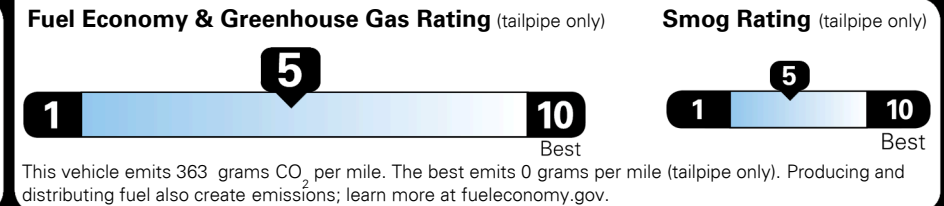

EPA DOT Fuel Economy and Environment

Gasoline Vehicle

Fuel Economy

25 MPG
combined city/hwy

22 MPG
city

29 MPG
highway

4.0 gallons per 100 miles

SMALL SUVs range from 18 to 37 MPG. The best vehicle rates 136 MPGe.

You spend $750 more in fuel costs over 5 years
compared to the average new vehicle.

Annual fuel cost $1,550