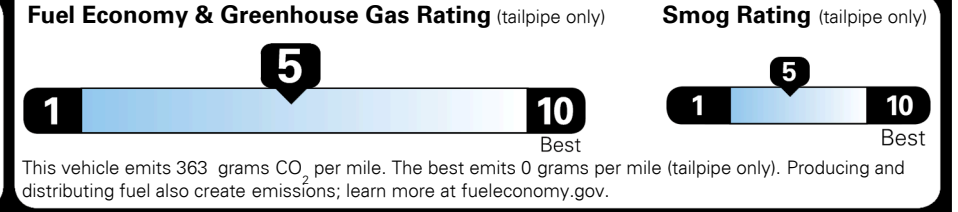

MANUFACTURER'S SUGGESTED RETAIL PRICE ▶

ADDITIONAL INSTALLED EQUIPMENT:
(In addition to or in place of standard features)
Snow White Pearl Paint $395.00
Carpeted Floor Mats $155.00
Carpeted Cargo Mat w/Seatback Up Protection $115.00

MSRP INCLUDING OPTIONS $ 28,155.00

INLAND FREIGHT AND HANDLING $ 990.00

TOTAL MANUFACTURER'S SUGGESTED RETAIL PRICE ▶ $ 29,145.00

EPA DOT Fuel Economy and Environment

Gasoline Vehicle

Fuel Economy

25 MPG
combined city/hwy

22 MPG
city

29 MPG
highway

4.0 gallons per 100 miles

SMALL SUVs range from 18 to 37 MPG. The best vehicle rates 136 MPGe.

You spend $750 more in fuel costs over 5 years
compared to the average new vehicle.

Annual fuel cost $1,550

Actual results will vary for many reasons, including driving conditions and how you drive and maintain your vehicle. The average new vehicle gets 27 MPG and costs $7,000 to fuel over 5 years. Cost estimates are based on 15,000 miles per year at $ 2.55 per gallon. MPGe is miles per gasoline gallon equivalent. Vehicle emissions are a significant cause of climate change and smog.

fueleconomy.gov
Calculate personalized estimates and compare vehicles

Smartphone QR Code

GOVERNMENT 5-STAR SAFETY RATINGS

Overall Vehicle Score ★★★★★
Based on the combined rating of frontal, side and rollover. Should ONLY be compared to other vehicles of similar size and weight.

Frontal Crash	Driver	★★★★★
	Passenger	★★★★★
Side Crash	Front seat	★★★★★
	Rear seat	★★★★★
Rollover		★★★★★

Star ratings based on the risk of injury in a frontal impact. Should ONLY be compared to other vehicles of similar size and weight.

Star ratings based on the risk of injury in a side impact.

Star ratings based on the risk of rollover in a single-vehicle crash.

PARTS CONTENT INFORMATION

FOR VEHICLES IN THIS CAR LINE U.S./CANADIAN PARTS CONTENT: 60 %

MAJOR SOURCES OF FOREIGN PARTS: KOREA: 40%

NOTE: PARTS CONTENT DOES NOT INCLUDE FINAL ASSEMBLY, DISTRIBUTION, OR OTHER NON-PARTS COSTS.

FOR THIS VEHICLE FINAL ASSEMBLY POINT: WEST POINT, GA, USA

COUNTRY OF ORIGIN
ENGINE: USA
TRANSMISSION: USA

TOTAL ADDITIONAL WEIGHT: 13.1