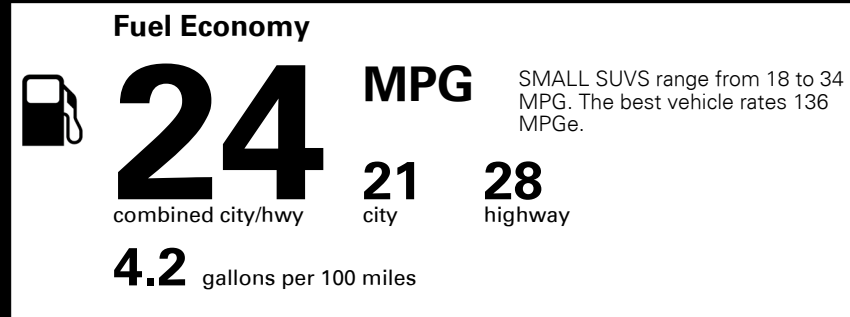

MSRP INCLUDING OPTIONS \$ 30,895.00
 INLAND FREIGHT AND HANDLING \$ 990.00
TOTAL MANUFACTURER'S SUGGESTED RETAIL PRICE ▶ \$ 31,885.00

TOTAL ADDITIONAL WEIGHT: 10.2

EPA DOT Fuel Economy and Environment

Gasoline Vehicle