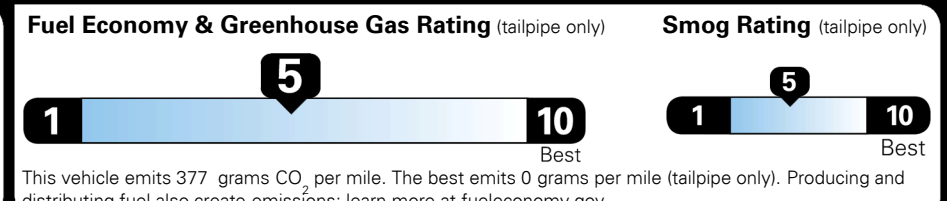

Actual results will vary for many reasons, including driving conditions and how you drive and maintain your vehicle. The average new vehicle gets 27 MPG and costs $6,750 to fuel over 5 years. Cost estimates are based on 15,000 miles per year at $ 2.40 per gallon. MPGe is miles per gasoline gallon equivalent. Vehicle emissions are a significant cause of climate change and smog.

fueleconomy.gov

Calculate personalized estimates and compare vehicles