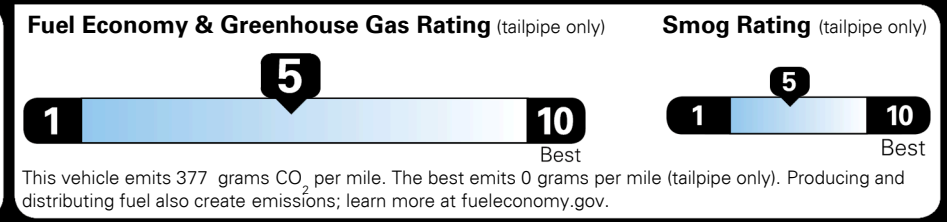

You spend $750 more in fuel costs over 5 years compared to the average new vehicle.

Annual fuel cost $1,500