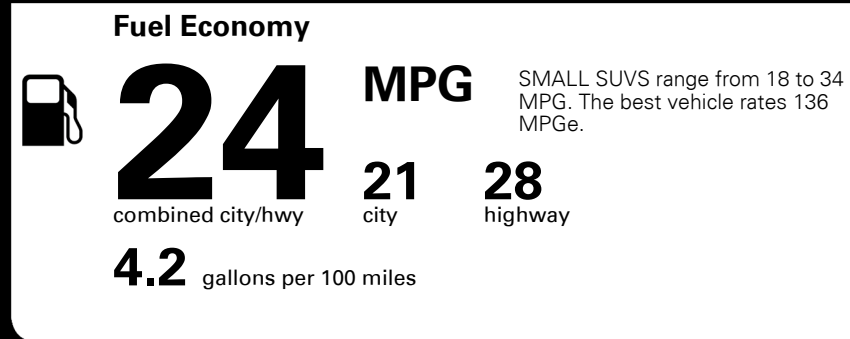

EXTERIOR
Acoustic Front Windshield
Heated Outside Mirrors w/ Turn Signal Indicators
Rear Privacy Glass
Roof Rails

WARRANTY
10 Year/100,000 Mile Limited Powertrain Warranty
5 Year/60,000 Mile Limited Basic Warranty
5 Year/60,000 Mile Roadside Assistance
*Ask dealer for details

MANUFACTURER'S SUGGESTED RETAIL PRICE ▶

ADDITIONAL INSTALLED EQUIPMENT:
(In addition to or in place of standard features)
50/50 Split Folding 3rd Row Seat $1,490.00
LX Convenience Package $1,700.00
- Power Driver's Seat w/ Lumbar Support
- Heated Front Seats
- Lthr-Wrapped Steering Wheel & Shift Knob
- Rear Parking Assist System (RPAS)
- Auto-Dimming Rear View Mirror
- Shark Fin Style Antenna
LX Cool & Connected Package Included
- Dual-Zone Automatic Climate Control
- AM/FM/MP3 7" Touchscreen & Rear Camera
- UVO eServices Infotainment System
- Android Auto Smartphone Integration
- Apple CarPlay Smartphone Integration
Carpeted Floor Mats $155.00

MSRP INCLUDING OPTIONS $ 30,545.00
INLAND FREIGHT AND HANDLING $ 990.00
TOTAL MANUFACTURER'S SUGGESTED RETAIL PRICE ▶ $ 31,535.00

EPA DOT Fuel Economy and Environment

Gasoline Vehicle