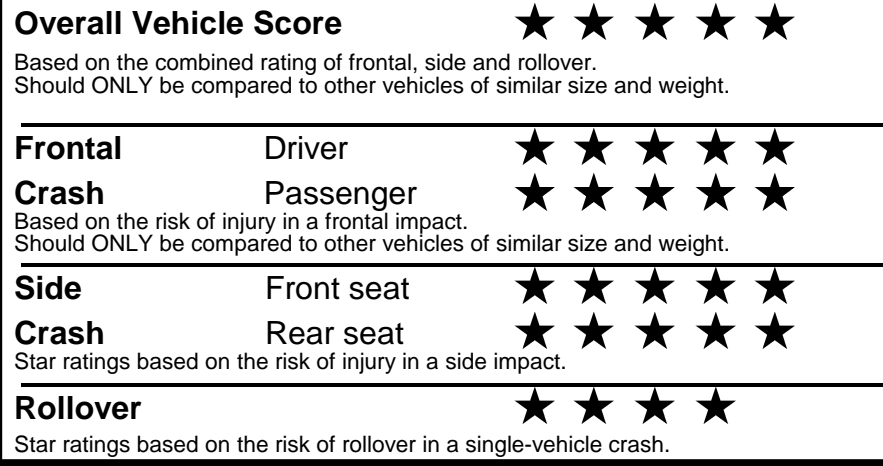

**fueleconomy.gov**  
 Calculate personalized estimates and compare vehicles

**GOVERNMENT 5-STAR SAFETY RATINGS**

Star ratings range from 1 to 5 stars (★★★★★) with 5 being the highest. Source: National Highway Traffic Safety Administration (NHTSA). [www.safercar.gov](http://www.safercar.gov) or 1-888-327-4236