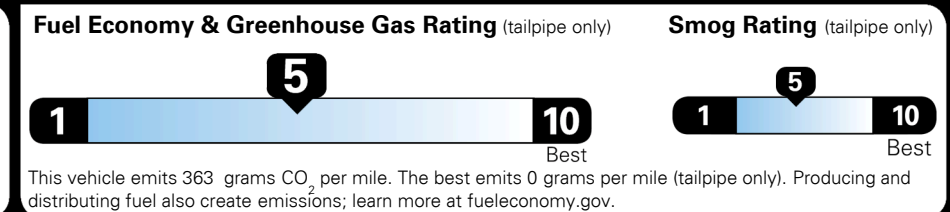

EPA DOT Fuel Economy and Environment

Gasoline Vehicle

Fuel Economy

25 MPG
combined city/hwy

22 MPG
city

29 MPG
highway

4.0 gallons per 100 miles

SMALL SUVs range from 18 to 37 MPG. The best vehicle rates 136 MPGe.

You spend $750 more in fuel costs over 5 years
compared to the average new vehicle.

Annual fuel cost $1,550