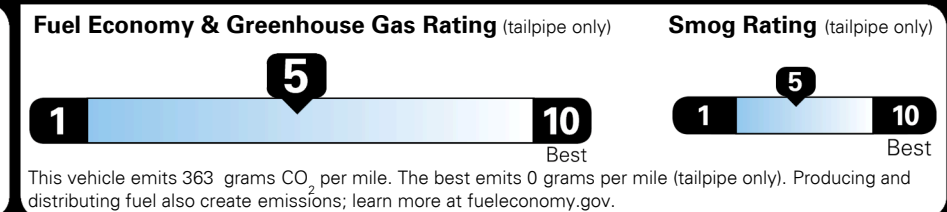

EPA DOT Fuel Economy and Environment

Gasoline Vehicle

Fuel Economy

25 MPG
combined city/hwy

22 MPG
city

29 MPG
highway

4.0 gallons per 100 miles

SMALL SUVs range from 18 to 37 MPG. The best vehicle rates 136 MPGe.

You spend $750 more in fuel costs over 5 years
compared to the average new vehicle.

Annual fuel cost $1,550