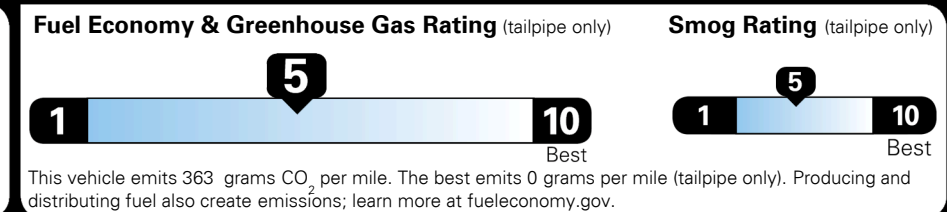

MANUFACTURER'S SUGGESTED RETAIL PRICE ▶

ADDITIONAL INSTALLED EQUIPMENT:
(In addition to or in place of standard features)
Snow White Pearl Paint $395.00
LX Convenience Package $2,000.00
- Dual-Zone Automatic Climate Control
- Heated Front Seats
- Power Driver's Seat w/ Lumbar Support
- Leather Trimmed Steering Wheel / Shift Knob
- Auto-Dimming Rear View Mirror
- Parking Distance Warning - Reverse (PDW-R)
- Roof Rails
- UVO eServices^
- ^ Includes 5 year service; see myuvo.com

Carpeted Floor Mats $155.00
Cargo Net, Floor Style $50.00
Mud Guards $95.00

MSRP INCLUDING OPTIONS $ 30,345.00

INLAND FREIGHT AND HANDLING $ 1,045.00

TOTAL MANUFACTURER'S SUGGESTED RETAIL PRICE ▶ $ 31,390.00

EPA DOT Fuel Economy and Environment

Gasoline Vehicle

Fuel Economy

25 MPG
combined city/hwy

22 MPG
city

29 MPG
highway

4.0 gallons per 100 miles

SMALL SUVs range from 18 to 37 MPG. The best vehicle rates 136 MPGe.

You spend $750 more in fuel costs over 5 years
compared to the average new vehicle.

Annual fuel cost $1,550

Actual results will vary for many reasons, including driving conditions and how you drive and maintain your vehicle. The average new vehicle gets 27 MPG and costs $7,000 to fuel over 5 years. Cost estimates are based on 15,000 miles per year at $ 2.55 per gallon. MPGe is miles per gasoline gallon equivalent. Vehicle emissions are a significant cause of climate change and smog.

fueleconomy.gov
Calculate personalized estimates and compare vehicles

Smartphone QR Code

GOVERNMENT 5-STAR SAFETY RATINGS

Overall Vehicle Score ★★★★★
Based on the combined rating of frontal, side and rollover. Should ONLY be compared to other vehicles of similar size and weight.

Frontal Crash	Driver	★★★★★
	Passenger	★★★★★
Side Crash	Front seat	★★★★★
	Rear seat	★★★★★
Rollover		★★★★★

Star ratings based on the risk of injury in a frontal impact. Should ONLY be compared to other vehicles of similar size and weight.

Star ratings based on the risk of injury in a side impact.

Star ratings based on the risk of rollover in a single-vehicle crash.

PARTS CONTENT INFORMATION

FOR VEHICLES IN THIS CAR LINE U.S./CANADIAN PARTS CONTENT: 60 %

MAJOR SOURCES OF FOREIGN PARTS: KOREA: 40%

NOTE: PARTS CONTENT DOES NOT INCLUDE FINAL ASSEMBLY, DISTRIBUTION, OR OTHER NON-PARTS COSTS.

FOR THIS VEHICLE FINAL ASSEMBLY POINT: WEST POINT, GA, USA

COUNTRY OF ORIGIN
ENGINE: USA
TRANSMISSION: USA

TOTAL ADDITIONAL WEIGHT: 9.5