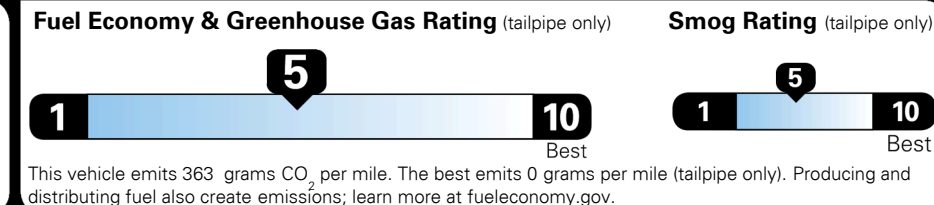

EPA DOT Fuel Economy and Environment

Gasoline Vehicle

Fuel Economy

25 MPG
combined city/hwy

22 MPG
city

29 MPG
highway

4.0 gallons per 100 miles

SMALL SUVs range from 18 to 37 MPG. The best vehicle rates 136 MPGe.

You spend $750 more in fuel costs over 5 years
compared to the average new vehicle.

Annual fuel cost $1,550