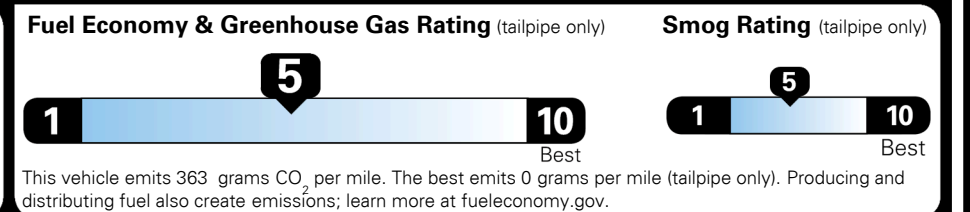

MANUFACTURER'S SUGGESTED RETAIL PRICE ►

ADDITIONAL INSTALLED EQUIPMENT:
(In addition to or in place of standard features)
Carpeted Floor Mats $155.00
Cargo Net, Floor Style $50.00
Wheel Locks $55.00

MSRP INCLUDING OPTIONS $ 27,750.00

INLAND FREIGHT AND HANDLING $ 990.00

TOTAL MANUFACTURER'S SUGGESTED RETAIL PRICE ► $ 28,740.00

EPA DOT Fuel Economy and Environment

Gasoline Vehicle

Fuel Economy

25 MPG
combined city/hwy

22 MPG
city

29 MPG
highway

4.0 gallons per 100 miles

SMALL SUVs range from 18 to 37 MPG. The best vehicle rates 136 MPGe.

You spend $750 more in fuel costs over 5 years
compared to the average new vehicle.

Annual fuel cost $1,550

Actual results will vary for many reasons, including driving conditions and how you drive and maintain your vehicle. The average new vehicle gets 27 MPG and costs $7,000 to fuel over 5 years. Cost estimates are based on 15,000 miles per year at $ 2.55 per gallon. MPGe is miles per gasoline gallon equivalent. Vehicle emissions are a significant cause of climate change and smog.

fueleconomy.gov
Calculate personalized estimates and compare vehicles

Smartphone QR Code

GOVERNMENT 5-STAR SAFETY RATINGS

Overall Vehicle Score ★★★★★
Based on the combined rating of frontal, side and rollover. Should ONLY be compared to other vehicles of similar size and weight.

Frontal Crash	Driver	★★★★★
	Passenger	★★★★★
Side Crash	Front seat	★★★★★
	Rear seat	★★★★★
Rollover		★★★★★

Star ratings based on the risk of injury in a frontal impact. Should ONLY be compared to other vehicles of similar size and weight.

Star ratings based on the risk of injury in a side impact.

Star ratings based on the risk of rollover in a single-vehicle crash.

PARTS CONTENT INFORMATION

FOR VEHICLES IN THIS CAR LINE U.S./CANADIAN PARTS CONTENT: 60 %

MAJOR SOURCES OF FOREIGN PARTS: KOREA: 40%

NOTE: PARTS CONTENT DOES NOT INCLUDE FINAL ASSEMBLY, DISTRIBUTION, OR OTHER NON-PARTS COSTS.

FOR THIS VEHICLE FINAL ASSEMBLY POINT: WEST POINT, GA, USA

COUNTRY OF ORIGIN
ENGINE: USA
TRANSMISSION: USA

TOTAL ADDITIONAL WEIGHT: 10.0