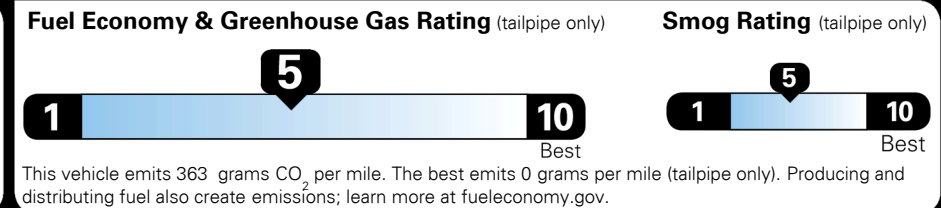

EPA DOT Fuel Economy and Environment

Gasoline Vehicle

Fuel Economy
25 **MPG**
combined city/hwy
4.0 gallons per 100 miles
city **22** highway **29**
SMALL SUVs range from 18 to 37 MPG. The best vehicle rates 136 MPGe.

You spend $750 more in fuel costs over 5 years
compared to the average new vehicle.

Annual fuel cost $1,550