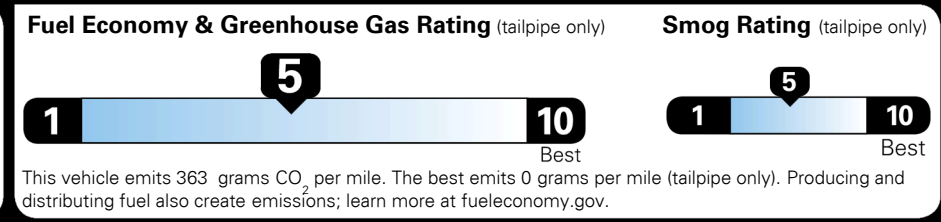

MANUFACTURER'S SUGGESTED RETAIL PRICE ▶

ADDITIONAL INSTALLED EQUIPMENT:
(In addition to or in place of standard features)
LX Convenience Package $2,000.00
- Dual-Zone Automatic Climate Control
- Heated Front Seats
- Power Driver's Seat w/ Lumbar Support
- Leather Trimmed Steering Wheel / Shift Knob
- Auto-Dimming Rear View Mirror
- Parking Distance Warning - Reverse (PDW-R)
- Roof Rails
- UVO eServices^ $155.00
- ^ Includes 5 year service; see myuvo.com
Carpeted Floor Mats

MSRP INCLUDING OPTIONS $ 29,645.00
INLAND FREIGHT AND HANDLING $ 990.00
TOTAL MANUFACTURER'S SUGGESTED RETAIL PRICE ▶ $ 30,635.00

EPA DOT Fuel Economy and Environment

Gasoline Vehicle

Fuel Economy
25 MPG
combined city/hwy
4.0 gallons per 100 miles
city 22 highway 29
SMALL SUVs range from 18 to 37 MPG. The best vehicle rates 136 MPGe.

You spend $750 more in fuel costs over 5 years
compared to the average new vehicle.

Annual fuel cost $1,550

Actual results will vary for many reasons, including driving conditions and how you drive and maintain your vehicle. The average new vehicle gets 27 MPG and costs $7,000 to fuel over 5 years. Cost estimates are based on 15,000 miles per year at $ 2.55 per gallon. MPGe is miles per gasoline gallon equivalent. Vehicle emissions are a significant cause of climate change and smog.

fueleconomy.gov
Calculate personalized estimates and compare vehicles

GOVERNMENT 5-STAR SAFETY RATINGS

Overall Vehicle Score ★★★★★
Based on the combined rating of frontal, side and rollover. Should ONLY be compared to other vehicles of similar size and weight.

Frontal	Driver	★★★★★
Crash	Passenger	★★★★★
Side	Front seat	★★★★★
Crash	Rear seat	★★★★★
Rollover		★★★★★

Star ratings based on the risk of injury in a frontal impact. Should ONLY be compared to other vehicles of similar size and weight.
Star ratings based on the risk of injury in a side impact.
Star ratings based on the risk of rollover in a single-vehicle crash.

PARTS CONTENT INFORMATION

FOR VEHICLES IN THIS CAR LINE U.S./CANADIAN PARTS CONTENT: 60 %

MAJOR SOURCES OF FOREIGN PARTS: KOREA: 40%

NOTE: PARTS CONTENT DOES NOT INCLUDE FINAL ASSEMBLY, DISTRIBUTION, OR OTHER NON-PARTS COSTS.

FOR THIS VEHICLE FINAL ASSEMBLY POINT: WEST POINT, GA, USA

COUNTRY OF ORIGIN
ENGINE: USA
TRANSMISSION: USA

TOTAL ADDITIONAL WEIGHT: 8.8